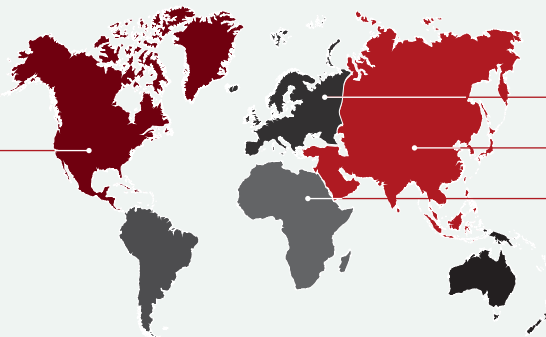

2017 DEMOGRAPHICS PROFILE MARINE CORPS ACTIVE DUTY MEMBERS

More than 180 thousand Marine Corps active duty members comprise nearly 15 percent (14.2%) of the active duty force. These members are an important part of the military community.

184,401 Marine Corps Active Duty Members

11.4%
Officers

88.6%
Enlisted

Geographic Location

United States or U.S. Territories: **82.7%**

Western Hemisphere outside U.S.: **0.3%**

Other/Unknown/ Ships Afloat: **2.6%**