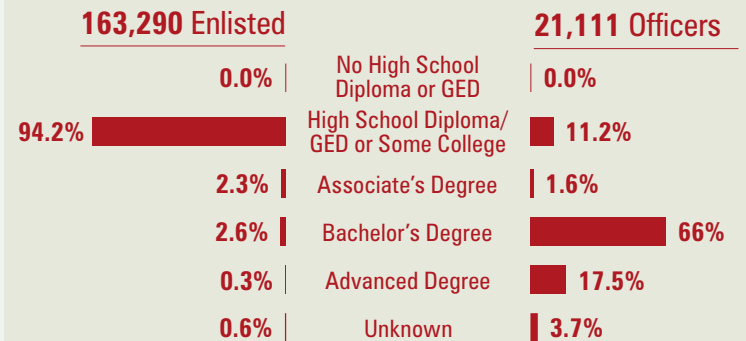

Source: 2017 Demographics Profile of the Military Community (Department of Defense)
<http://download.militaryonesource.mil/12038/MOS/Reports/2017-Demographics-Report.pdf>

Gender

Race/Ethnicity

20.3%
of Marine Corps Racial Minority*

20.7%
of Marine Corps Hispanic or Latino

*Racial minority includes Black or African American, Asian, American Indian or Alaska Native, Native Hawaiian or Other Pacific Islander, Multi-racial, and Other/Unknown

Marital Status

41.7% Married
Marine Corps active duty members

Education

Age

Average Age: **33.3 years** Officers **24.0 years** Enlisted