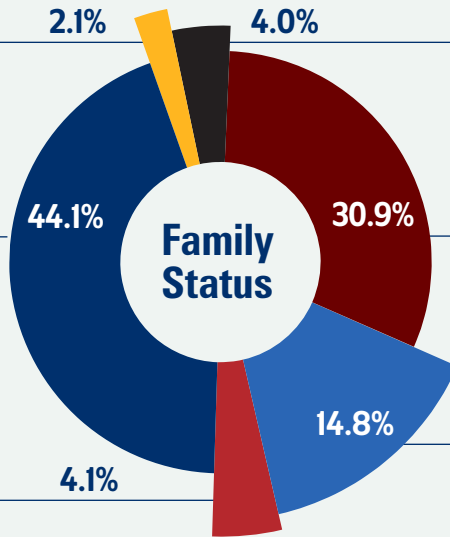

2017 DEMOGRAPHICS PROFILE

NAVY ACTIVE DUTY FAMILIES

More than half (51.3%) of Navy active duty members have a spouse and/or dependents, and the over 380 thousand Navy active duty family members are an important part of our military community.

380,751 Family Members

145,771 Spouses

233,393 Children

1,587 Adult Dependents

319,492 Navy Active Duty Members

dual-military marriage, with children: **6,579**

2.1%

dual-military marriage, no children: **12,808**

4.0%

single, no children: **141,005**

44.1%

married to civilian, with children: **98,736**

30.9%

single, with children: **12,980**

4.1%

married to civilian, no children: **47,384**

14.8%

Source: 2017 Demographics Profile of the Military Community (Department of Defense)
<http://download.militaryonesource.mil/12038/MOS/Reports/2017-Demographics-Report.pdf>

Navy Active Duty Spouses

51.8%