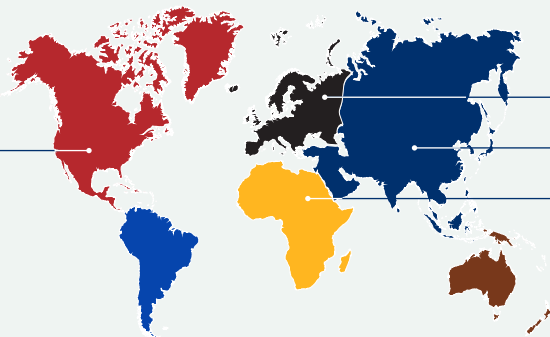

2017 DEMOGRAPHICS PROFILE

NAVY ACTIVE DUTY MEMBERS

More than 319 thousand Navy active duty members comprise nearly one-quarter (24.7%) of the active duty force. These members are an important part of the military community.

319,492 Navy Active Duty Members

17.0%
Officers

83.0%
Enlisted

Geographic Location

United States or U.S. Territories: **90.4%**

Western Hemisphere outside U.S.: **0.2%**

Other/Unknown/ Ships Afloat: **0.6%**

Europe: **2.6%**

East Asia: **3.9%**

North Africa: **2.3%**

Gender

Race/Ethnicity

38.0% of Navy
Racial Minority*

15.1% of Navy
Hispanic or Latino

*Racial minority includes Black or African American, Asian, American Indian or Alaska Native, Native Hawaiian or Other Pacific Islander, Multi-racial, and Other/Unknown