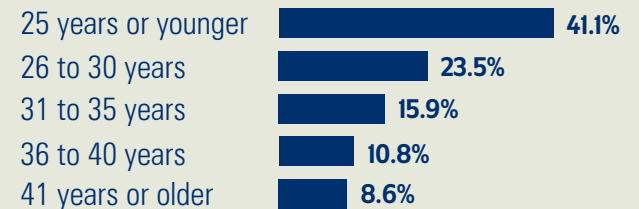

Europe: **2.6%**

East Asia: **3.9%**

North Africa: **2.3%**

Gender

Race/Ethnicity

38.0% of Navy
Racial Minority*

15.1% of Navy
Hispanic or Latino

*Racial minority includes Black or African American, Asian, American Indian or Alaska Native, Native Hawaiian or Other Pacific Islander, Multi-racial, and Other/Unknown

Marital Status

51.8% Married
Navy active duty members

Education

265,024 Enlisted		54,468 Officers	
0.4%	No High School Diploma or GED	0.0%	
83.3%	High School Diploma/ GED or Some College	0.4%	
7.7%	Associate's Degree	1.1%	
7.3%	Bachelor's Degree	28.5%	
0.9%	Advanced Degree	36.7%	
0.4%	Unknown	33.2%	

Age

Average Age: **35.1 years** Officers, **27.5 years** Enlisted

Source: 2017 Demographics Profile of the Military Community (Department of Defense)
<http://download.militaryonesource.mil/12038/MOS/Reports/2017-Demographics-Report.pdf>