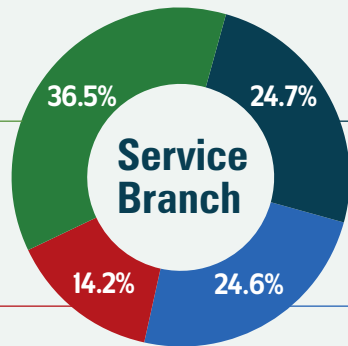

## 1.3 Million Active Duty Members

**17.7%** Officers

**82.3%** Enlisted

Army:  
**472,047** members

Navy:  
**319,492** members

Marine Corps:  
**184,401** members

Air Force:  
**318,580** members