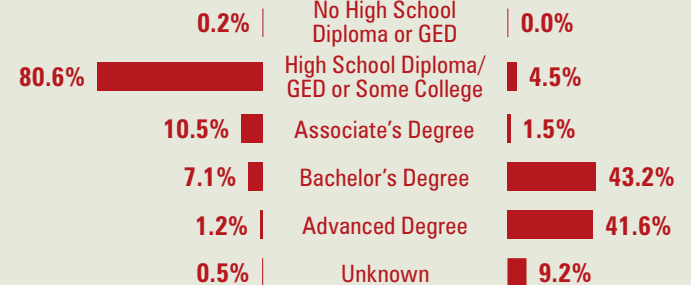

## Race/Ethnicity

**31.3%**  
of AD force  
Racial Minority\*

**15.5%**  
of AD force  
Hispanic or Latino

\*Racial minority includes Black or African American, Asian, American Indian or Alaska Native, Native Hawaiian or Other Pacific Islander, Multi-racial, and Other/Unknown

## Marital Status

**52.6%** Married  
Active duty members

## Education

**1,065,234** Enlisted

**229,286** Officers