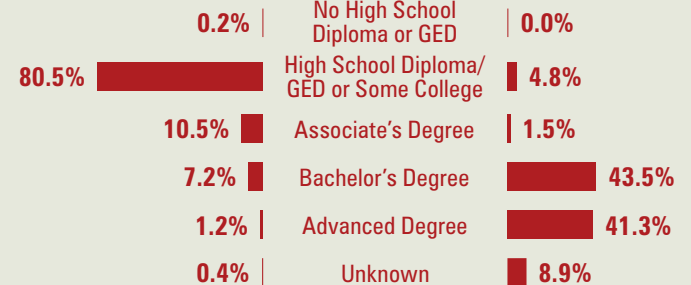

Gender

83.5% MEN

16.5% WOMEN

Race/Ethnicity

31.0% of AD force Racial Minority*

16.1% of AD force Hispanic or Latino

*Racial minority includes Black or African American, Asian, American Indian or Alaska Native, Native Hawaiian or Other Pacific Islander, Multi-racial, and Other/Unknown

Marital Status

51.5% Married active duty members

Education

1,073,394 Enlisted

231,024 Officers

Age