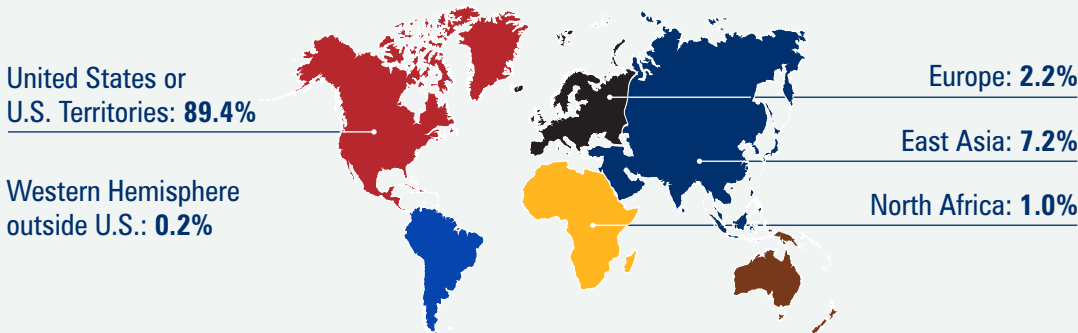

2015 DEMOGRAPHICS PROFILE

NAVY ACTIVE DUTY MEMBERS

More than 300 thousand Navy active duty members comprise nearly one-quarter (24.8%) of the active duty force. These members are an important part of the military community.

323,334

Navy Active Duty Members

16.8%

Officers

83.2%

Enlisted

Geographic Location

Source: 2015 Demographics Profile of the Military Community (Department of Defense)
<http://download.militaryonesource.mil/12038/MOS/Reports/2015-Demographics-Report.pdf>