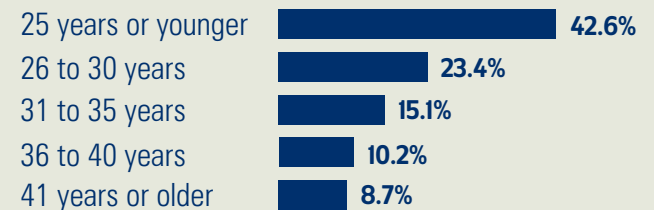

Gender

Race/Ethnicity

38.6% Racial Minority*

*Racial minority includes Black or African American, Asian, American Indian or Alaska Native, Native Hawaiian or Other Pacific Islander, Multi-racial, and Other/Unknown

Marital Status

51.4% Married

Navy active duty members

Education

Age

Average Age: **35.2 years** Officers **27.3 years** Enlisted

NAVY ACTIVE DUTY FAMILIES

More than half (51.9%) of Navy active duty members have a spouse and/or dependents, and the more than 390 thousand Navy active duty family members are an important part of our military community.