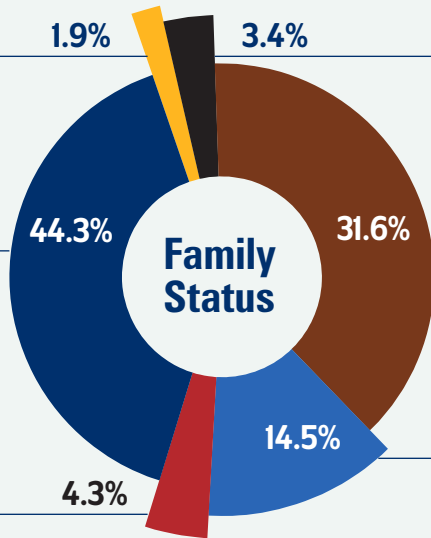

Gender

Race/Ethnicity

38.6% Racial Minority*

*Racial minority includes Black or African American, Asian, American Indian or Alaska Native, Native Hawaiian or Other Pacific Islander, Multi-racial, and Other/Unknown

dual-military marriage,
no children: **11,067**

single,
no children: **143,239**

44.3%

31.6%

married to civilian,
with children: **102,050**

single,
with children: **14,027**

4.3%

14.5%

married to civilian,
no children: **46,850**

Family Status

Source: 2015 Demographics Profile of the Military Community (Department of Defense)
<http://download.militaryonesource.mil/12038/MOS/Reports/2015-Demographics-Report.pdf>