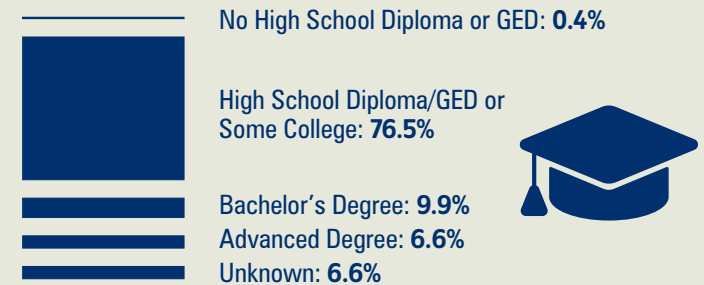

Gender

Race/Ethnicity

38.6% Racial Minority*

*Racial minority includes Black or African American, Asian, American Indian or Alaska Native, Native Hawaiian or Other Pacific Islander, Multi-racial, and Other/Unknown

Marital Status

51.4% Married

Navy active duty members

Education

Age

Average Age: **35.2 years** Officers **27.3 years** Enlisted

NAVY ACTIVE DUTY FAMILIES

More than half (51.9%) of Navy active duty members have a spouse and/or dependents, and the more than 390 thousand Navy active duty family members are an important part of our military community.