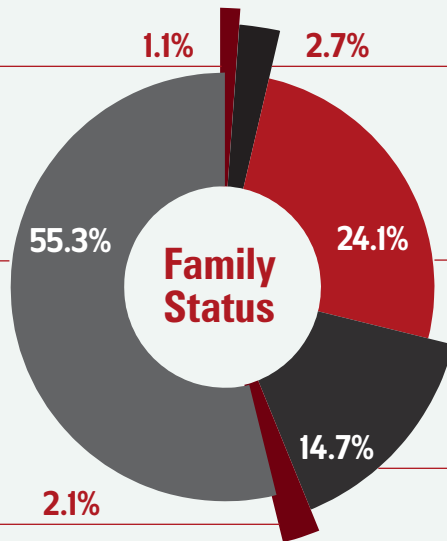

2016 DEMOGRAPHICS PROFILE

MARINE CORPS ACTIVE DUTY FAMILIES

More than two-fifths (41.6%) of Marine Corps Active Duty members have a spouse and/or dependents, and the nearly 170 thousand Marine Corps active duty family members are an important part of our military community.

169,396 Family Members

71,374
Spouses

97,644
Children

378
Adult Dependents

183,501 Marine Corps Active Duty Members

dual-military marriage,
with children: **1,999**

1.1%

dual-military marriage,
no children: **4,925**

single,
no children: **101,418**

55.3%

24.1%

married to civilian,
with children: **44,204**

single,
with children: **3,921**

2.1%

14.7%

married to civilian,
no children: **27,034**

Family Status

Source: 2016 Demographics Profile of the Military Community (Department of Defense)
<http://download.militaryonesource.mil/12038/MOS/Reports/2016-Demographics-Report.pdf>

Marine Corps Active Duty Spouses