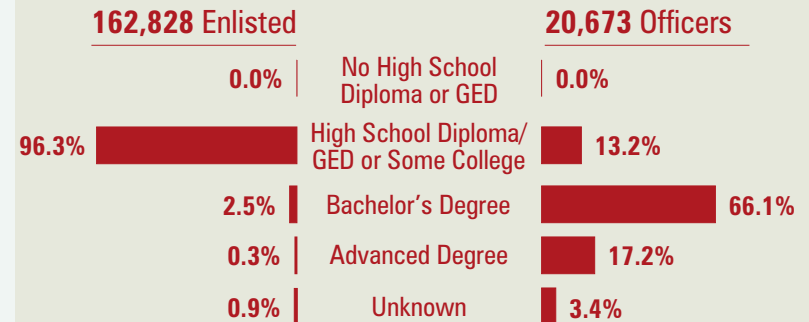

2016 DEMOGRAPHICS PROFILE MARINE CORPS ACTIVE DUTY MEMBERS

More than 180 thousand Marine Corps active duty members comprise nearly 15 percent (14.2%) of the active duty force. These members are an important part of the military community

183,501 Marine Corps Active Duty Members

11.3%
Officers

88.7%
Enlisted

Geographic Location

United States or U.S. Territories: **84.5%**

Western Hemisphere outside U.S.: **0.5%**

Other/Unknown/ Ships Afloat: **5.1%**

Europe: **1.8%**

East Asia: **7.7%**

North Africa: **0.4%**

Source: 2016 Demographics Profile of the Military Community (Department of Defense)
<http://download.militaryonesource.mil/12038/MOS/Reports/2016-Demographics-Report.pdf>

Gender

Race/Ethnicity

20.5%
of Marine Corps
Racial Minority*

19.5%
of Marine Corps
Hispanic or Latino

*Racial minority includes Black or African American, Asian, American Indian or Alaska Native, Native Hawaiian or Other Pacific Islander, Multi-racial, and Other/Unknown

Marital Status

42.6% Married
Marine Corps active duty members

Education

Age

Average Age: **33.4 years** Officers **24.1 years** Enlisted