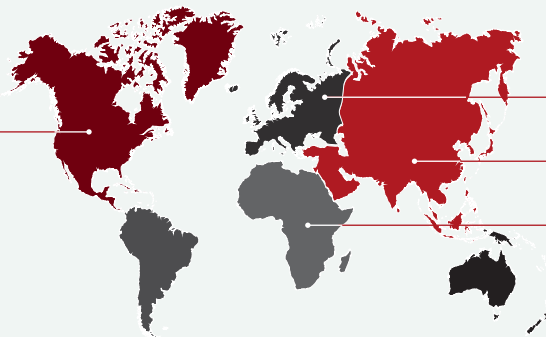

# 2016 DEMOGRAPHICS PROFILE MARINE CORPS ACTIVE DUTY MEMBERS

More than 180 thousand Marine Corps active duty members comprise nearly 15 percent (14.2%) of the active duty force. These members are an important part of the military community

## 183,501 Marine Corps Active Duty Members

**11.3%**  
Officers

**88.7%**  
Enlisted

### Geographic Location

United States or U.S. Territories: **84.5%**

Western Hemisphere outside U.S.: **0.5%**

Other/Unknown/ Ships Afloat: **5.1%**

Europe: **1.8%**

East Asia: **7.7%**

North Africa: **0.4%**