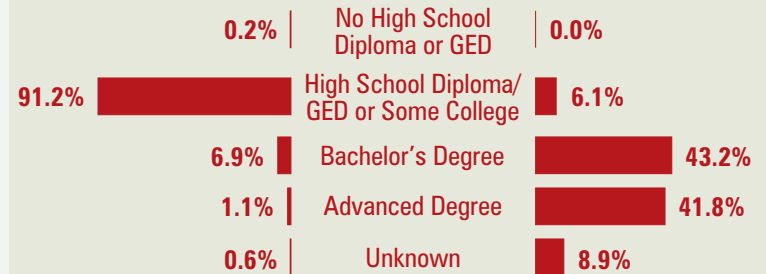

## Race/Ethnicity

**31.4%**  
of AD force  
Racial Minority\*

**15.0%**  
of AD force  
Hispanic or Latino

\*Racial minority includes Black or African American, Asian, American Indian or Alaska Native, Native Hawaiian or Other Pacific Islander, Multi-racial, and Other/Unknown

## Marital Status

**53.5%** Married  
Active duty members

## Education

**1,060,141** Enlisted

**228,455** Officers