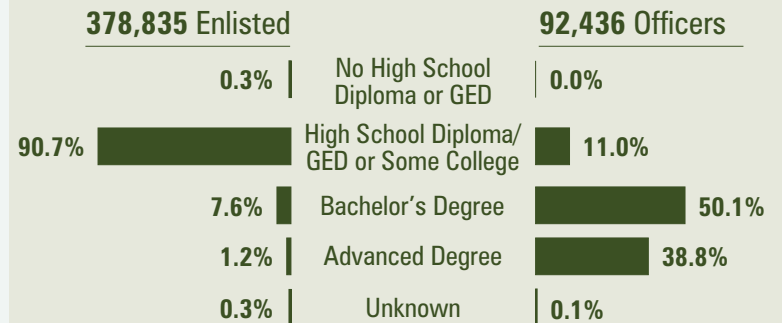

2016 DEMOGRAPHICS PROFILE

ARMY ACTIVE DUTY MEMBERS

More than 470 thousand Army active duty members comprise over one-third (36.6%) of the active duty force. These members are an important part of the military community.

471,271 Army Active Duty Members

19.6%
Officers

80.4%
Enlisted

Geographic Location

Source: 2016 Demographics Profile of the Military Community (Department of Defense)
<http://download.militaryonesource.mil/12038/MOS/Reports/2016-Demographics-Report.pdf>

Gender

Race/Ethnicity

33.3% of Army Racial Minority*

14.0% of Army Hispanic or Latino

*Racial minority includes Black or African American, Asian, American Indian or Alaska Native, Native Hawaiian or Other Pacific Islander, Multi-racial, and Other/Unknown

Marital Status

57.0% Married Army active duty members

Education

Age

Average Age: **35.0 years** Officers   **27.6 years** Enlisted