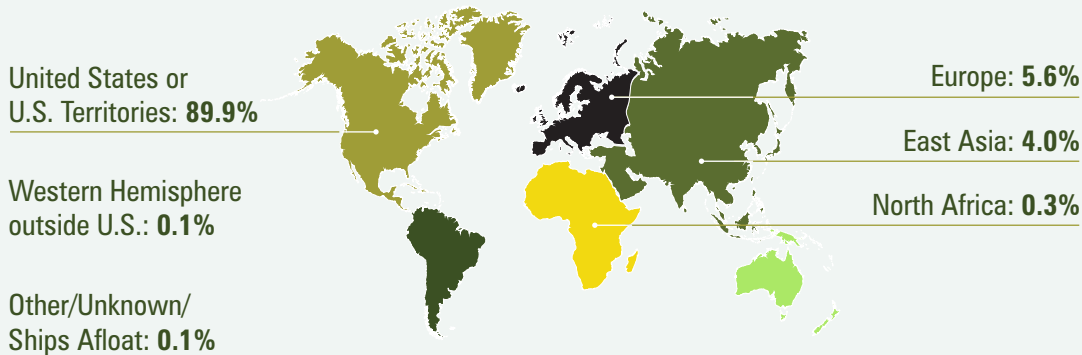

2016 DEMOGRAPHICS PROFILE

ARMY ACTIVE DUTY MEMBERS

More than 470 thousand Army active duty members comprise over one-third (36.6%) of the active duty force. These members are an important part of the military community.

471,271 Army Active Duty Members

19.6%
Officers

80.4%
Enlisted

Geographic Location