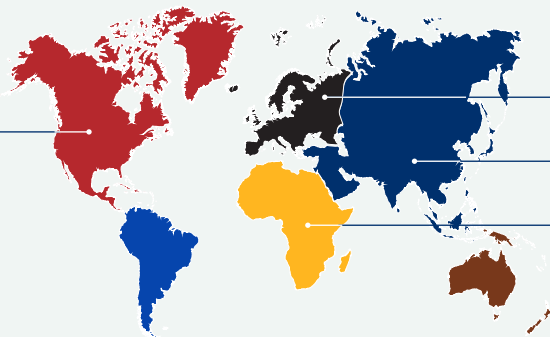

2016 DEMOGRAPHICS PROFILE

NAVY ACTIVE DUTY MEMBERS

More than 320 thousand Navy active duty members comprise nearly one-quarter (24.8%) of the active duty force. These members are an important part of the military community.

320,101 Navy Active Duty Members

17.0% Officers

83.0% Enlisted

Geographic Location

United States or U.S. Territories: **91.7%**

Western Hemisphere outside U.S.: **0.2%**

Other/Unknown/ Ships Afloat: **0.6%**

Europe: **2.5%**

East Asia: **3.7%**

North Africa: **1.2%**

Source: 2016 Demographics Profile of the Military Community (Department of Defense)
<http://download.militaryonesource.mil/12038/MOS/Reports/2016-Demographics-Report.pdf>