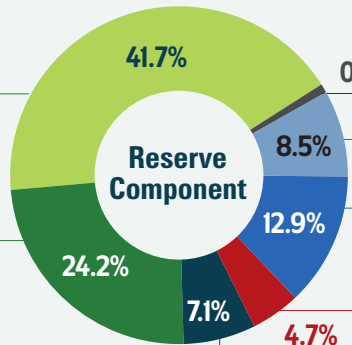

818,305 Selected Reserve Members

16.1% Officers

83.9% Enlisted

Army National Guard:
341,589 members

Army Reserve:
198,395 members

Navy Reserve:
57,980 members

Coast Guard Reserve:
6,573 members

Air Force Reserve:
69,364 members

Air National Guard:
105,887 members

Marine Corps Reserve:
38,517 members

Geographic Location

United States or U.S. Territories: **98.9%**

Other/Unknown/ Ships Afloat: **0.7%**

Europe: **0.2%**

East Asia: **0.1%**