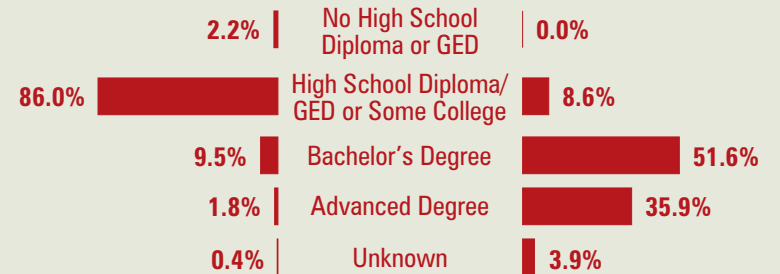

Hispanic or Latino

*Racial minority includes Black or African American, Asian, American Indian or Alaska Native, Native Hawaiian or Other Pacific Islander, Multi-racial, and Other/Unknown

Marital Status

44.5% Married
Selected Reserve members

Education

686,560 Enlisted

131,745 Officers

Age

25 years or younger **33.0%**

26 to 30 years **19.7%**

31 to 35 years **15.9%**

36 to 40 years **11.3%**

41 years or older **20.1%**