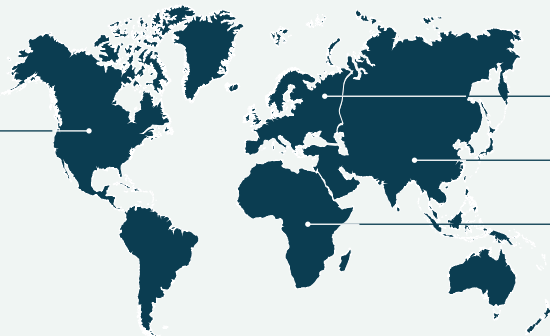

Air Force Reserve:
68,494 members

Air National Guard:
105,728 members

Marine Corps Reserve:
38,906 members

Geographic Location

United States or
U.S. Territories: **99.2%**

Western Hemisphere
outside U.S.: **0.0%**

Other/Unknown/
Ships Afloat: **0.6%**

Europe: **0.1%**

East Asia: **0.1%**

North Africa: **0.0%**

Note: Data are presented for Selected Reserve members, who are the only Guard and Reserve category that train throughout the year and participate annually in active duty training exercises.