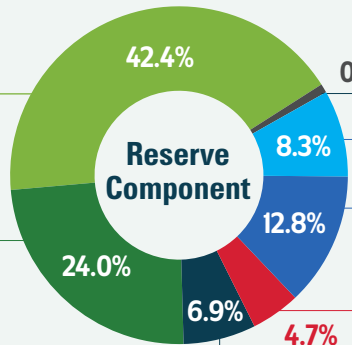

 **826,106 Selected Reserve Members**

 **15.9% Officers**

 **84.1% Enlisted**

Army National Guard:
350,023 members

Army Reserve:
198,552 members

Navy Reserve:
57,359 members

Coast Guard Reserve:
7,044 members