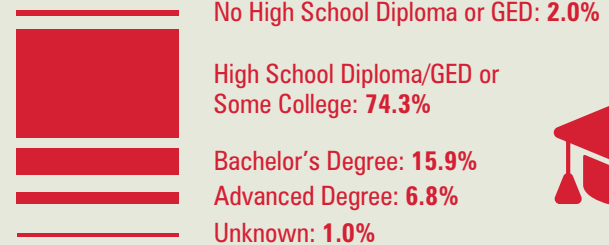

Source: 2015 Demographics Profile of the Military Community (Department of Defense)

http://www.militaryonesource.mil/footer?content_id=279104

Gender

Race/Ethnicity

**26.0% of Selected Reserve force
Racial Minority***

**11.0% of Selected Reserve force
Hispanic or Latino**

*Racial minority includes Black or African American, Asian, American Indian or Alaska Native, Native Hawaiian or Other Pacific Islander, Multi-racial, and Other/Unknown

Marital Status

44.7% Married
Selected Reserve members

Education

Age