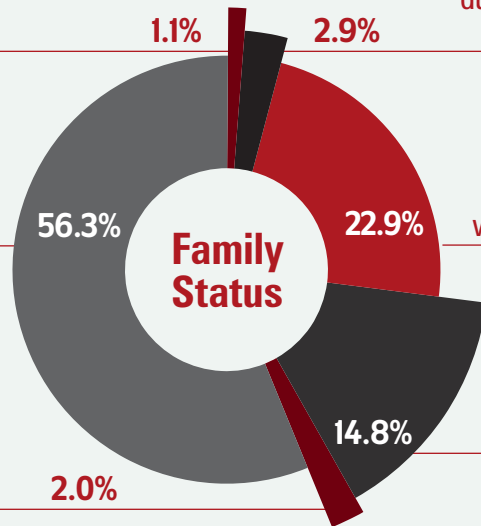

2017 DEMOGRAPHICS PROFILE MARINE CORPS ACTIVE DUTY FAMILIES

More than two-fifths (40.3%) of Marine Corps active duty members have a spouse and/or dependents, and the nearly 165 thousand Marine Corps active duty family members are an important part of our military community.

164,048 Family Members

69,317 Spouses

94,378 Children

353 Adult Dependents

184,401 Marine Corps Active Duty Members

dual-military marriage, with children: 2,004

dual-military marriage, no children: 5,292

single, no children: 103,800

married to civilian, with children: 42,304

single, with children: 3,772

married to civilian, no children: 27,229

Source: 2017 Demographics Profile of the Military Community (Department of Defense)
<http://download.militaryonesource.mil/12038/MOS/Reports/2017-Demographics-Report.pdf>