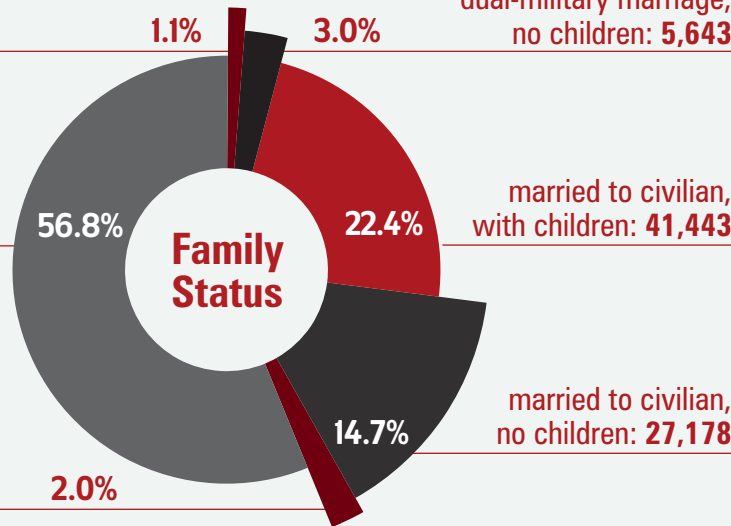

2018 DEMOGRAPHICS PROFILE MARINE CORPS ACTIVE DUTY FAMILIES

More than two-fifths (39.7%) of Marine Corps active duty members have a spouse and/or dependents, and the more than 160 thousand Marine Corps active duty family members are an important part of our military community.

161,751 Family Members

 **68,590**
Spouses

 **92,816**
Children

 **345**
Adult Dependents

185,415 Marine Corps Active Duty Members

dual-military marriage,
with children: **2,046**

dual-military marriage,
no children: **5,643**

single,
no children: **105,351**

married to civilian,
with children: **41,443**

single,
with children: **3,754**

married to civilian,
no children: **27,178**

Source: 2018 Demographics Profile of the Military Community (Department of Defense)
<https://download.militaryonesource.mil/12038/MOS/Reports/2018-demographics-report.pdf>