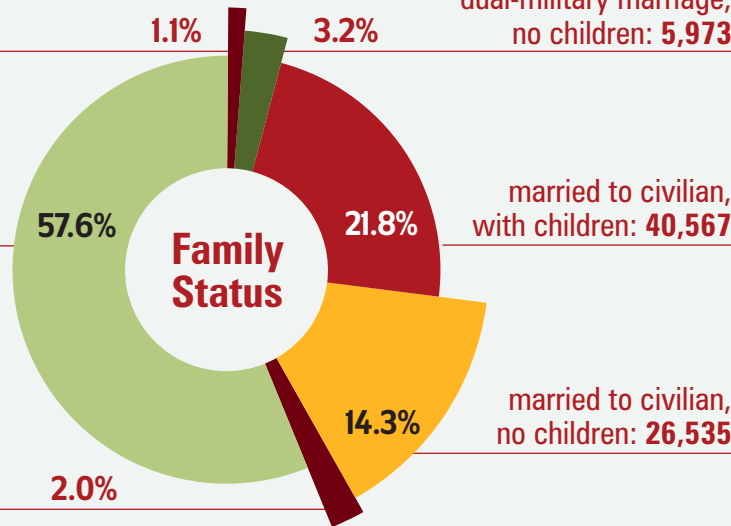

2019 DEMOGRAPHICS PROFILE MARINE CORPS ACTIVE DUTY FAMILIES

Over one-third (38.9%) of Marine Corps Active Duty members have a spouse and/or dependents. The more than 159,000 Marine Corps Active Duty family members are a valuable part of our military community.

159,121 Family Members

 67,404 Spouses

 91,381 Children

 336 Adult Dependents

186,009 Marine Corps Active Duty Members

dual-military marriage, with children: 2,082

dual-military marriage, no children: 5,973

single, no children: 107,072

married to civilian, with children: 40,567

single, with children: 3,780

married to civilian, no children: 26,535

Source: 2019 Demographics Profile of the Military Community (Department of Defense)
<https://download.militaryonesource.mil/12038/MOS/Reports/2019-demographics-report.pdf>