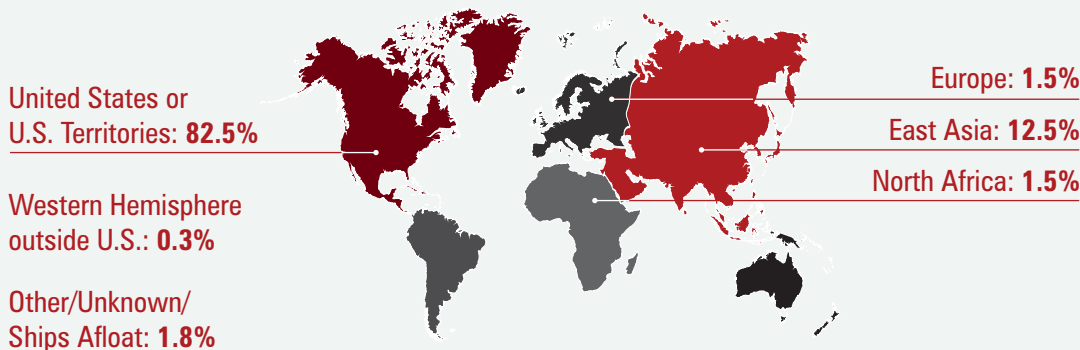

2019 DEMOGRAPHICS PROFILE MARINE CORPS ACTIVE DUTY MEMBERS

More than 186,000 Marine Corps Active Duty members comprise 14 percent of the Active Duty Force. These members are an important part of the military community.

186,009 Marine Corps Active Duty Members

88.5%
Enlisted

11.5%
Officers

Geographic Location

Source: 2019 Demographics Profile of the Military Community (Department of Defense)
<https://download.militaryonesource.mil/12038/MOS/Reports/2019-demographics-report.pdf>