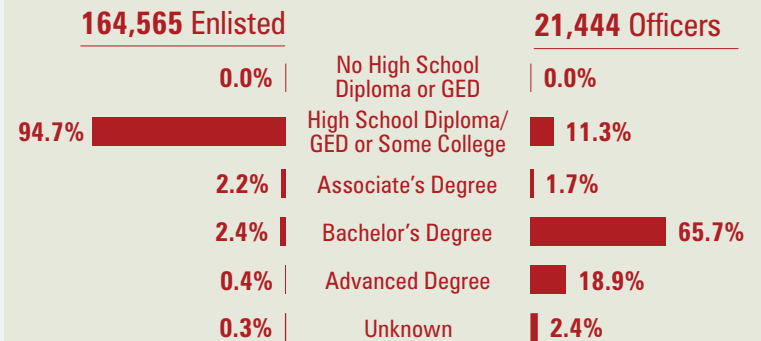

2019 DEMOGRAPHICS PROFILE MARINE CORPS ACTIVE DUTY MEMBERS

More than 186,000 Marine Corps Active Duty members comprise 14 percent of the Active Duty Force. These members are an important part of the military community.

186,009 Marine Corps Active Duty Members

88.5%
Enlisted

11.5%
Officers

Geographic Location

Source: 2019 Demographics Profile of the Military Community (Department of Defense)
<https://download.militaryonesource.mil/12038/MOS/Reports/2019-demographics-report.pdf>

Gender

Race/Ethnicity

20.1%
of Marine Corps Racial Minority*

22.6%
of Marine Corps Hispanic or Latino

*Racial minority groups include American Indian or Alaska Native, Asian, Black or African American, Native Hawaiian or Other Pacific Islander, Multi-racial, and Other/Unknown.

Marital Status

40.4% Married
Marine Corps Active Duty members

Education

Age