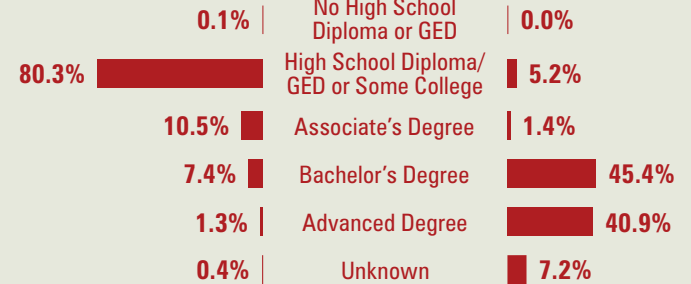

Gender

83.1% MEN

16.9% WOMEN

Race/Ethnicity

31.2% of Active Duty Force Racial Minority*

16.7% of Active Duty Force Hispanic or Latino

*Racial minority groups include American Indian or Alaska Native, Asian, Black or African American, Native Hawaiian or Other Pacific Islander, Multi-racial, and Other/Unknown.

Marital Status

50.7% Married Active Duty members

Education

1,093,011 Enlisted

233,189 Officers

Age