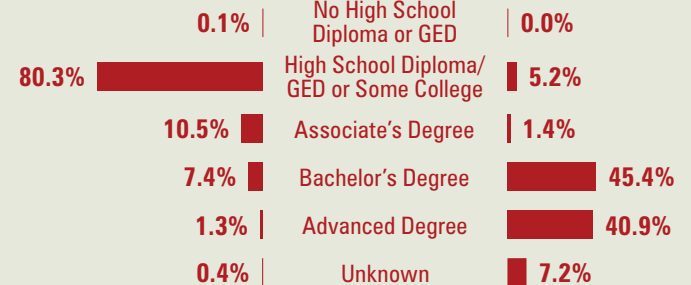

Gender

83.1% MEN

16.9% WOMEN

Race/Ethnicity

31.2% of Active Duty Force Racial Minority*

16.7% of Active Duty Force Hispanic or Latino

*Racial minority groups include American Indian or Alaska Native, Asian, Black or African American, Native Hawaiian or Other Pacific Islander, Multi-racial, and Other/Unknown.

Marital Status

50.7% Married Active Duty members

Education

1,093,011 Enlisted

233,189 Officers

Age