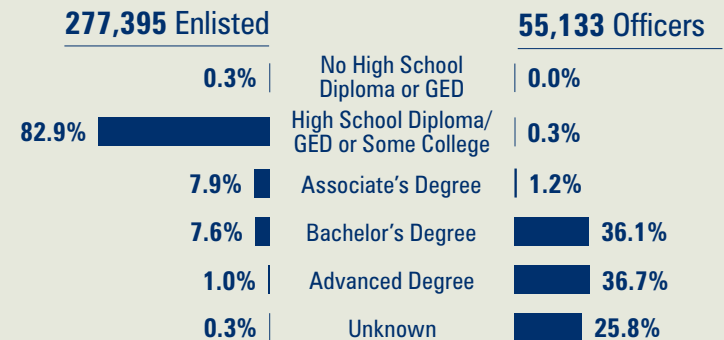

2019 DEMOGRAPHICS PROFILE

NAVY ACTIVE DUTY MEMBERS

More than 332,000 Navy Active Duty members comprise nearly one-quarter (25.1%) of the Active Duty Force. These members are an important part of the military community.

332,528 Navy Active Duty Members

83.4% Enlisted

16.6% Officers

Geographic Location

Source: 2019 Demographics Profile of the Military Community (Department of Defense) <https://download.militaryonesource.mil/12038/MOS/Reports/2019-demographics-report.pdf>

Gender

Race/Ethnicity

38.2% of Navy Racial Minority*

15.9% of Navy Hispanic or Latino

*Racial minority groups include American Indian or Alaska Native, Asian, Black or African American, Native Hawaiian or Other Pacific Islander, Multi-racial, and Other/Unknown.

Marital Status

50.1% Married Navy Active Duty members

Education

Age