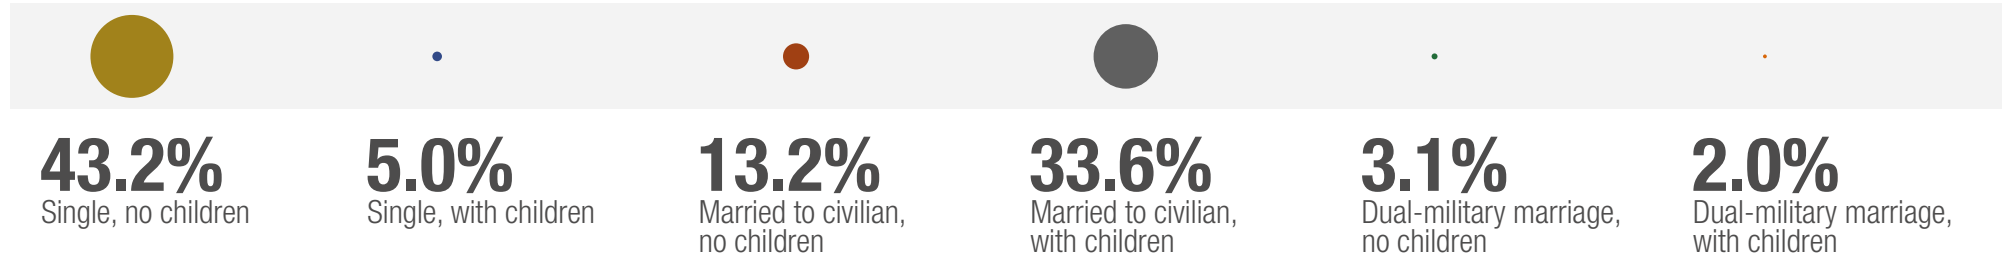

2020 DEMOGRAPHICS PROFILE
ARMY FAMILIES

There are 642,816 Army family members. 36.9% of Army family members are spouses, 62.4% are children, and 0.7% are adult dependents.

Family Status (n = 481,254)

Army Spouses (n = 237,382)

Army Children (n = 401,179)

Children in each age group

Army Adult Dependents (n = 4,255)