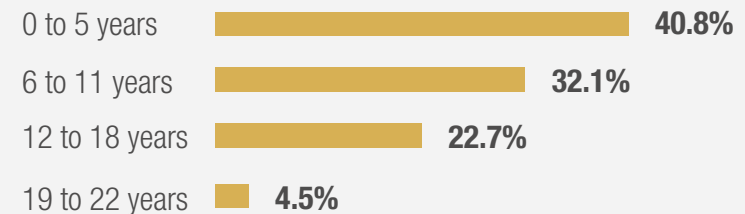

Children in each age group