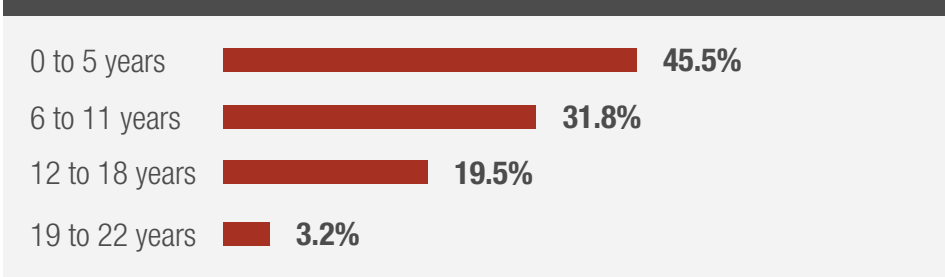

Children in each age group