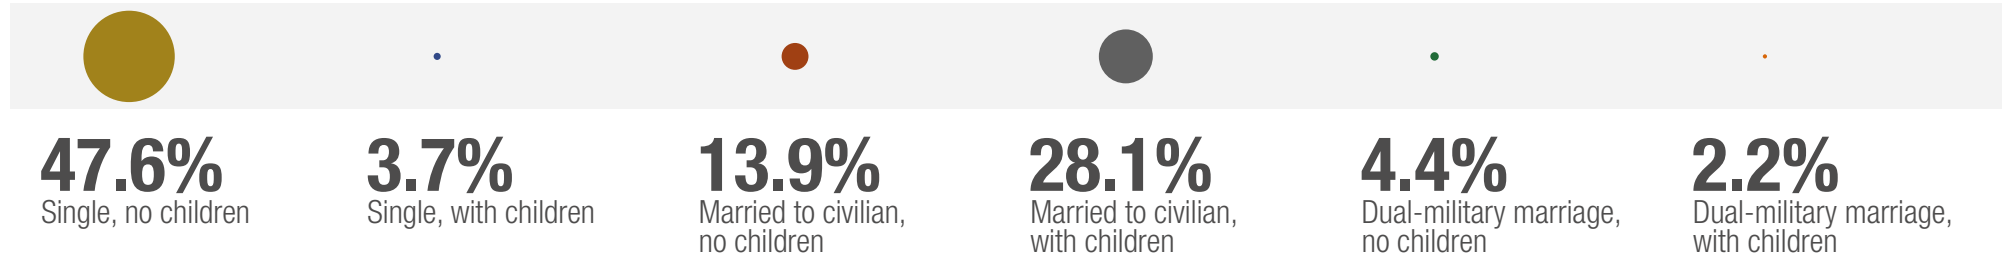

2020 DEMOGRAPHICS PROFILE  
**NAVY FAMILIES**

There are 376,083 Navy family members. 38.3% of Navy family members are spouses, 61.4% are children, and 0.3% are adult dependents.

**Family Status (n = 341,996)**

**Navy Spouses (n = 144,091)**

**Navy Children (n = 230,778)**

**Children in each age group**

**Navy Adult Dependents (n = 1,213)**