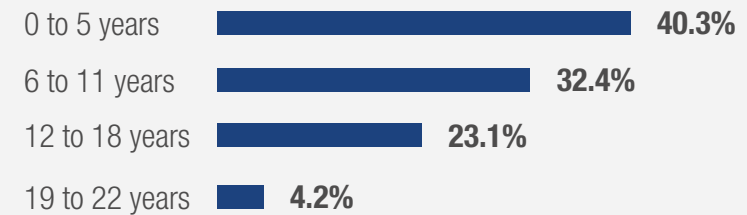

Children in each age group