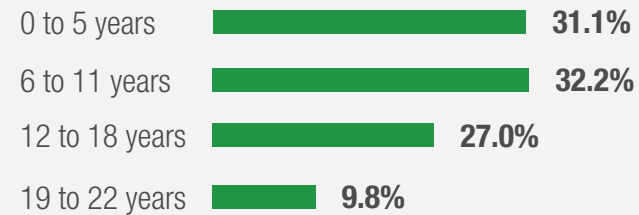

Family Status (n = 802,248)

Selected Reserve Spouses (n = 357,220)

Selected Reserve Children (n = 664,026)

Children in each age group

Selected Reserve Adult Dependents (n = 1,473)