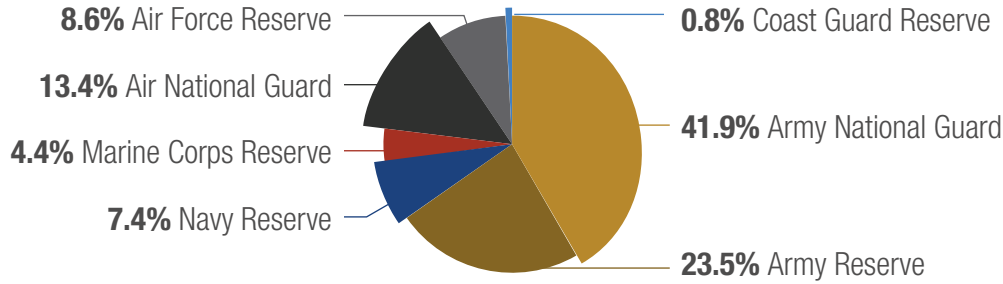

2020 DEMOGRAPHICS PROFILE

SELECTED RESERVE MEMBERS

More than 1.02 million Selected Reserve members serve in the Army National Guard, Army Reserve, Navy Reserve, Marine Corps Reserve, Air National Guard, Air Force Reserve, and Coast Guard Reserve.

Service Branch

Gender

Enlisted and Officer

Race/Ethnicity

*Racial minority includes Black or African American, Asian, American Indian or Alaska Native, Native Hawaiian or Other Pacific Islander, Multi-racial, and Other/Unknown