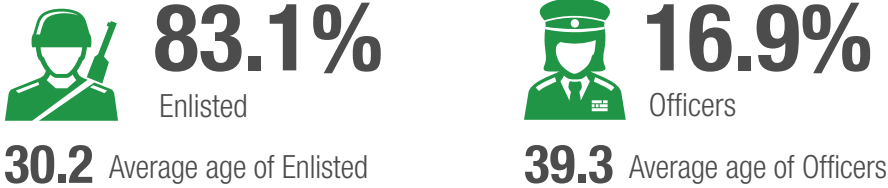

Enlisted and Officer