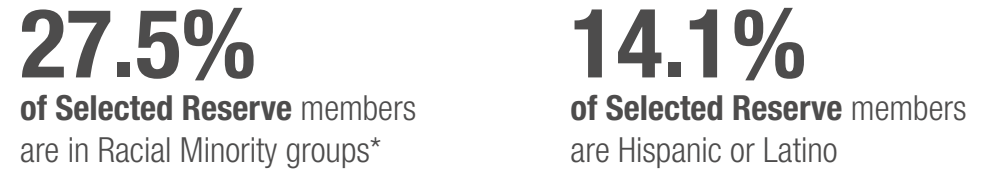

Service Branch

Gender

Enlisted and Officer

Race/Ethnicity

*Racial minority includes Black or African American, Asian, American Indian or Alaska Native, Native Hawaiian or Other Pacific Islander, Multi-racial, and Other/Unknown