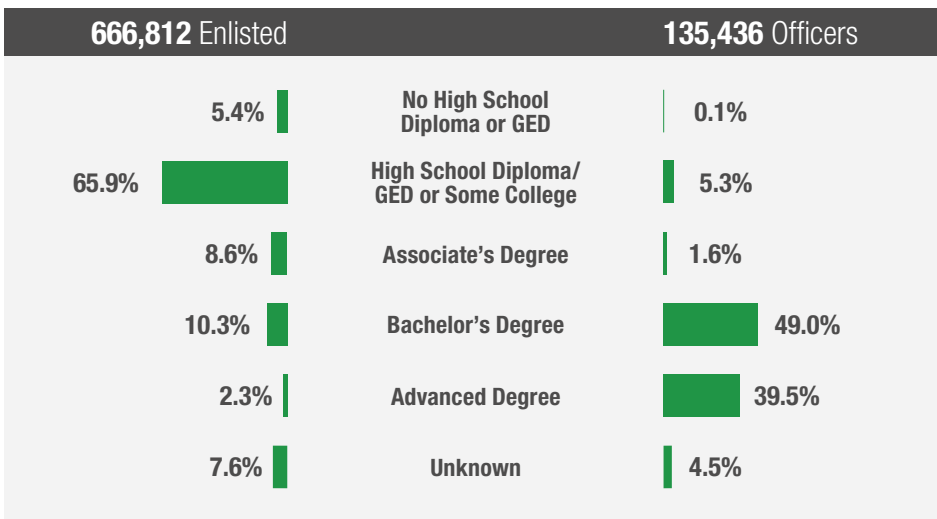

2020 DEMOGRAPHICS PROFILE

SELECTED RESERVE MEMBERS

More than 1.02 million Selected Reserve members serve in the Army National Guard, Army Reserve, Navy Reserve, Marine Corps Reserve, Air National Guard, Air Force Reserve, and Coast Guard Reserve.

Service Branch

Gender

Enlisted and Officer

Race/Ethnicity

*Racial minority includes Black or African American, Asian, American Indian or Alaska Native, Native Hawaiian or Other Pacific Islander, Multi-racial, and Other/Unknown

Education

Geographic Location

99.6% of Selected Reserve members are located in the United States and U.S. Territories. The map depicts the four U.S. states with the largest percentage of Selected Reserve members.