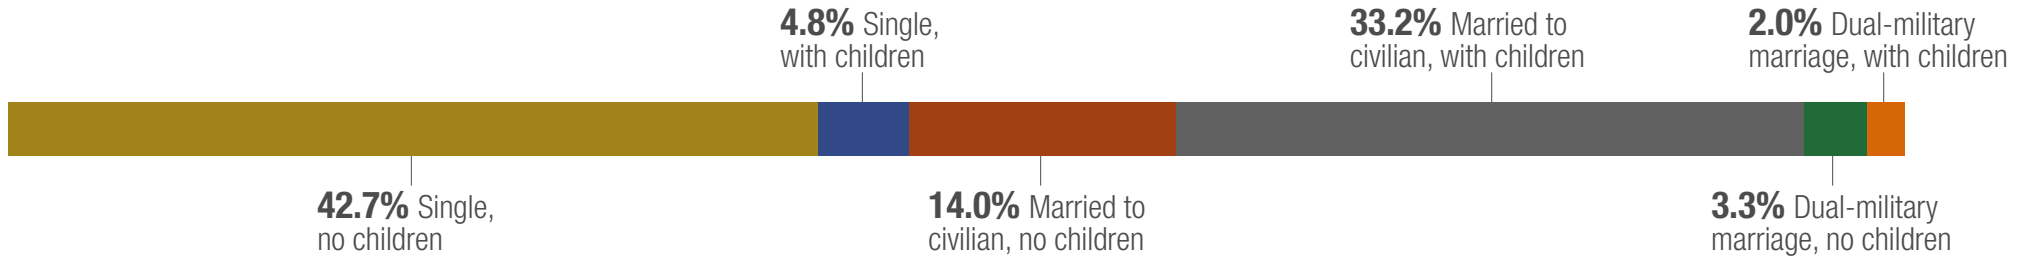

2021 DEMOGRAPHICS PROFILE
ARMY FAMILIES

There are 637,503 Army family members.
37.2% of Army family members are spouses,
62.2% are children, and 0.6% are adult dependents.

Family Status (n = 482,416)

Army Spouses (n = 237,130)