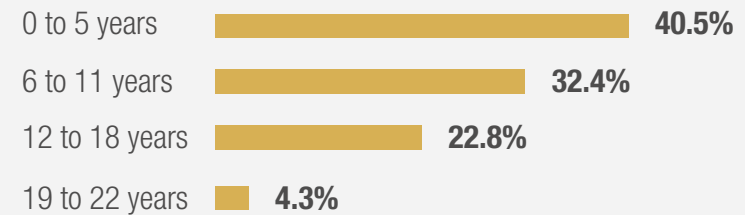

Children in each age group