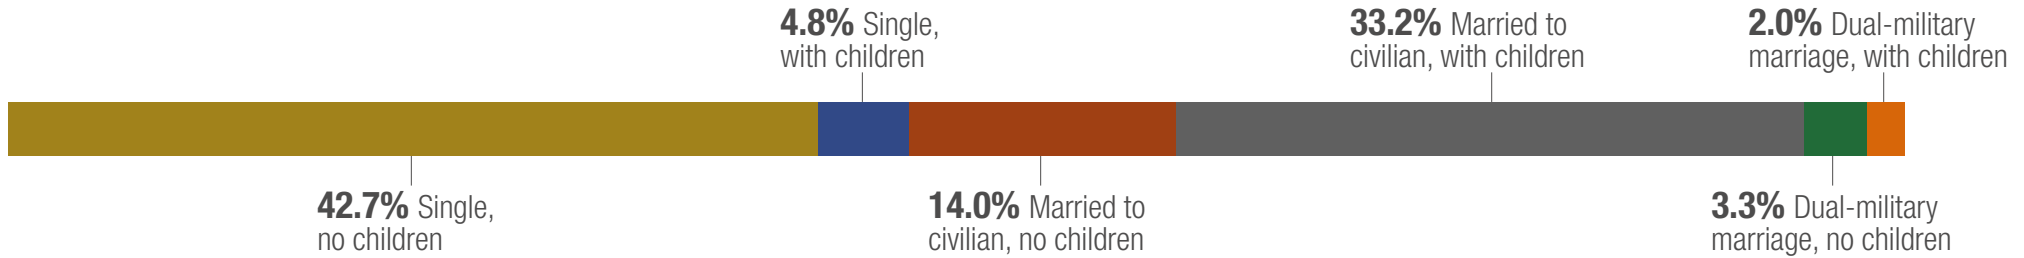

2021 DEMOGRAPHICS PROFILE
ARMY FAMILIES

There are 637,503 Army family members.
37.2% of Army family members are spouses,
62.2% are children, and 0.6% are adult dependents.

Family Status (n = 482,416)

Army Spouses (n = 237,130)