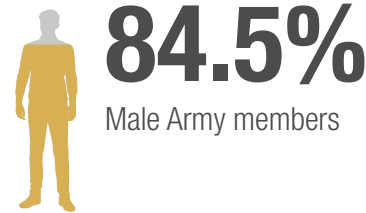

ARMY ACTIVE DUTY MEMBERS

More than 482,000 Army members comprise 36.1 percent of the Active Duty force.

Enlisted and Officer

27.3 Average age of Enlisted

34.6 Average age of Officers

Education

388,646 Enlisted		93,770 Officers	
0.1%	No High School Diploma or GED	0%	
81.9%	High School Diploma/ GED or Some College	11.0%	
6.8%	Associate's Degree	1.8%	
9.0%	Bachelor's Degree	48.9%	
1.5%	Advanced Degree	38.1%	
0.7%	Unknown	0.1%	

Gender

Race and Ethnicity

*Racial minority includes Black or African American, Asian, American Indian or Alaska Native, Native Hawaiian or Other Pacific Islander, Multi-racial, and Unknown

Geographic Location

89.9% of Army members are located in the United States and U.S. Territories. The map depicts the four U.S. states with the largest percentage of Army members.