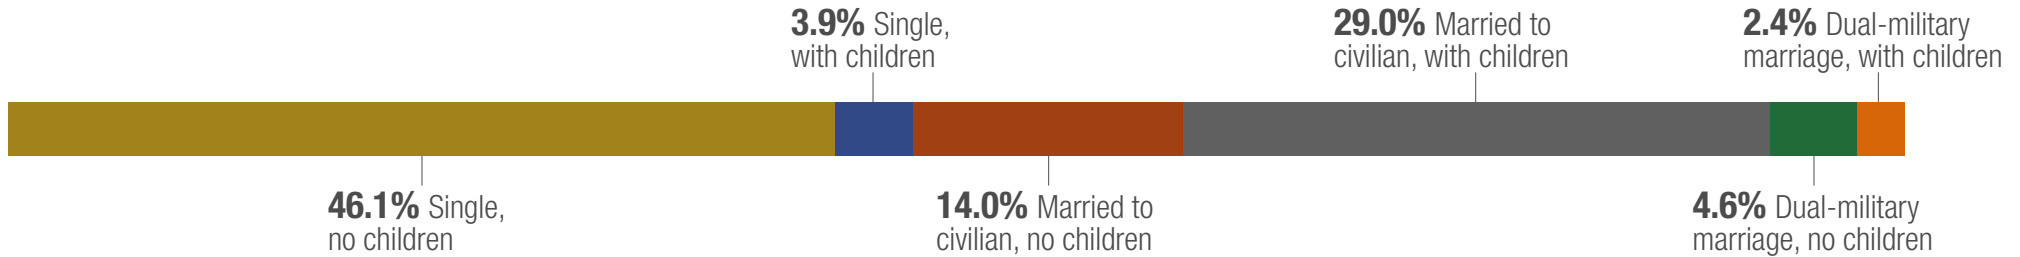

2021 DEMOGRAPHICS PROFILE

ACTIVE DUTY FAMILIES

There are 1,551,972 Active Duty family members. 38.3% of Active Duty family members are spouses, 61.3% are children, and 0.4% are adult dependents.

Family Status (n = 1,335,848)