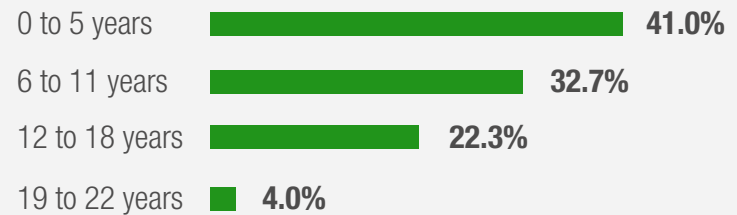

Children in each age group