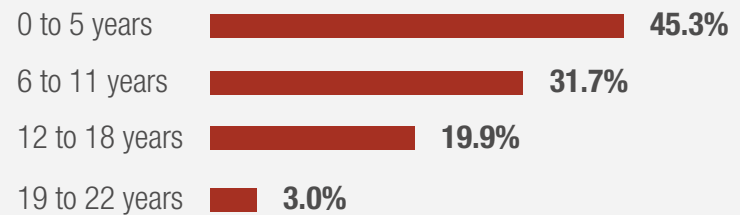

Children in each age group