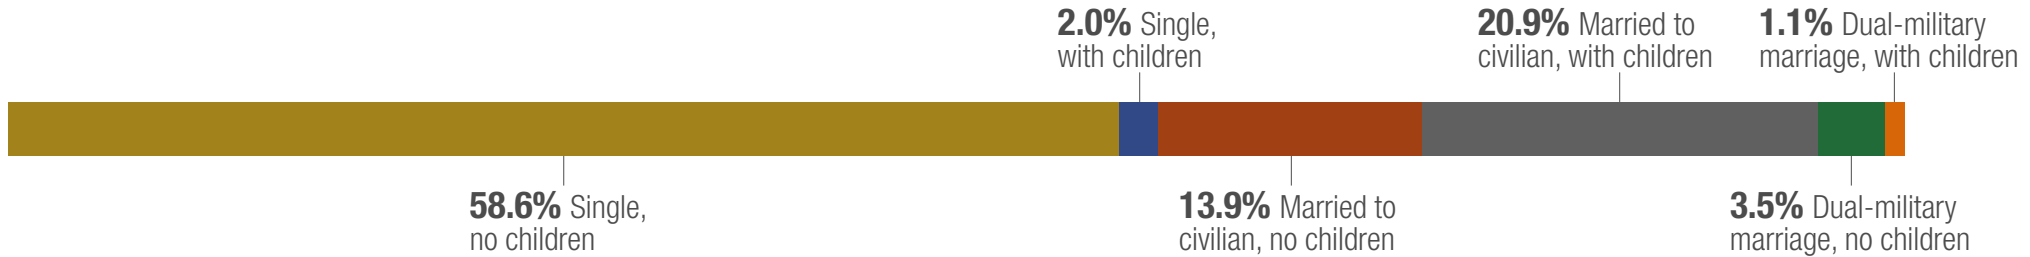

2021 DEMOGRAPHICS PROFILE

MARINE CORPS FAMILIES

There are 148,069 Marine Corps family members. 42.3% of Marine Corps family members are spouses, 57.5% are children, and 0.2% are adult dependents.

Family Status (n = 179,678)