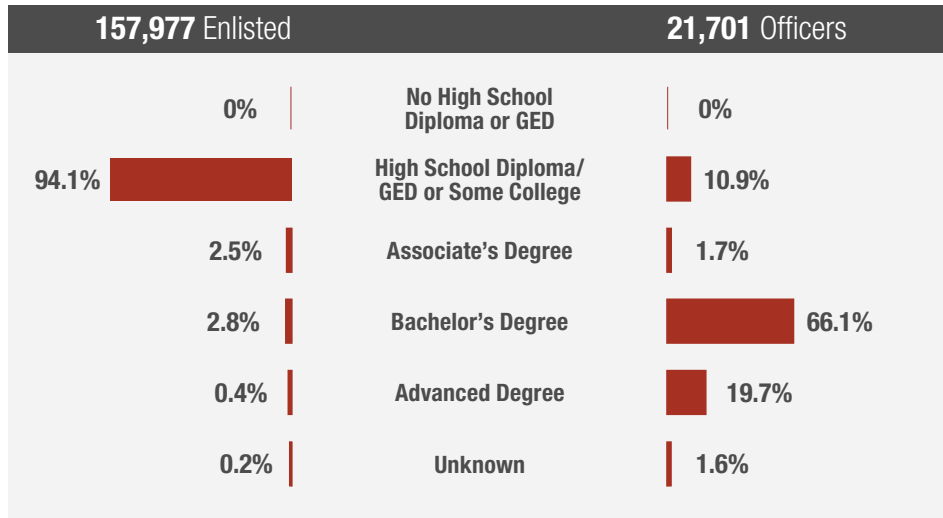

2021 DEMOGRAPHICS PROFILE

MARINE CORPS ACTIVE DUTY MEMBERS

More than 179,000 Marine Corps members comprise 13.5 percent of the Active Duty force.

Enlisted and Officer

87.9%

Enlisted

12.1%

Officers

24.1 Average age of Enlisted

33.2 Average age of Officers

Education

Gender

90.9%

Male Marine Corps members

9.1%

Female Marine Corps members

Race and Ethnicity

20.3%

of Marine Corps members identify with Racial Minority groups*

24.4%

of Marine Corps members are Hispanic or Latino

*Racial minority includes Black or African American, Asian, American Indian or Alaska Native, Native Hawaiian or Other Pacific Islander, Multi-racial, and Unknown