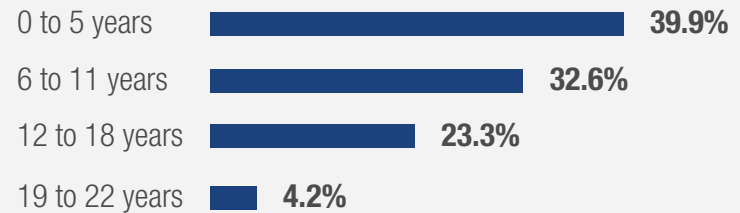

Children in each age group