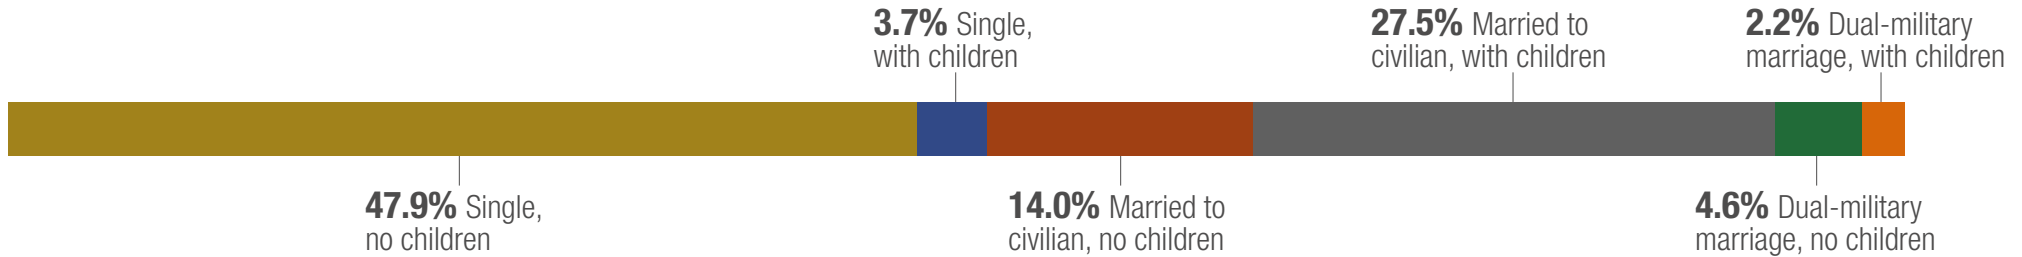

2021 DEMOGRAPHICS PROFILE NAVY FAMILIES

There are 371,420 Navy family members.
38.5% of Navy family members are spouses,
61.2% are children, and 0.3% are adult dependents.

Family Status (n = 343,223)

Navy Spouses (n = 142,927)