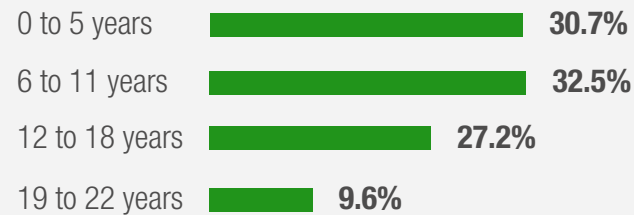

Children in each age group