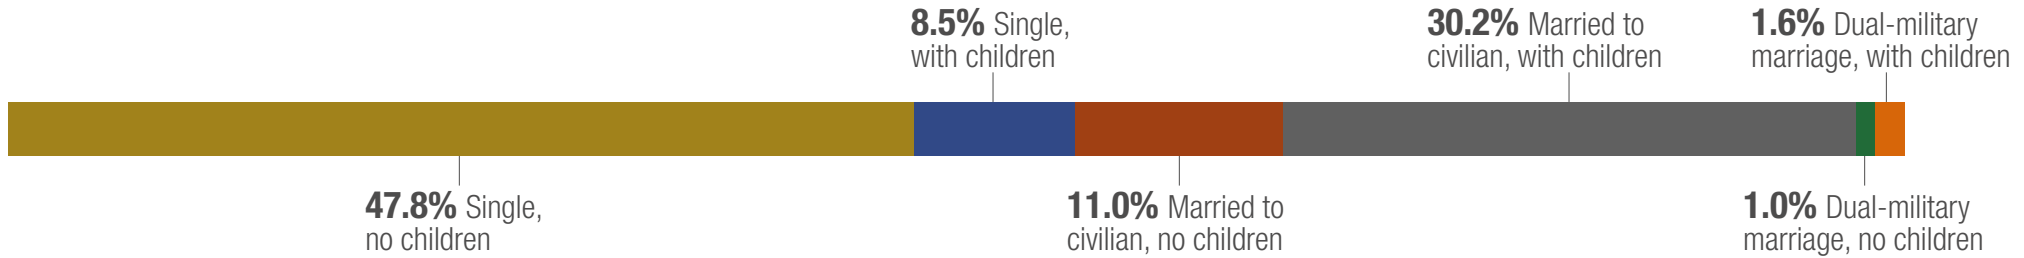

SELECTED RESERVE FAMILIES

There are 1,015,386 Selected Reserve family members. 34.9% of Selected Reserve family members are spouses, 64.8% are children, and 0.3% are adult dependents.

Family Status (n = 800,064)