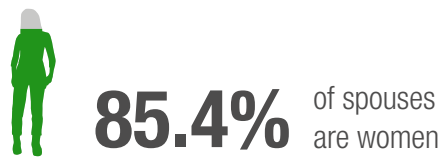

Selected Reserve Spouses (n = 354,255)