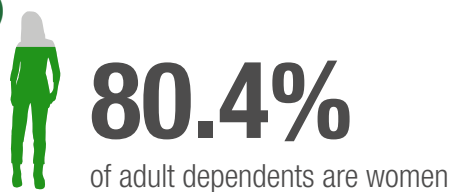

Selected Reserve Spouses (n = 354,255)

Selected Reserve Children (n = 658,378)

Children in each age group

Selected Reserve Adult Dependents (n = 2,193)

34.2% of adult dependents are associated with Selected Reserve members in the E5-E6 paygrades