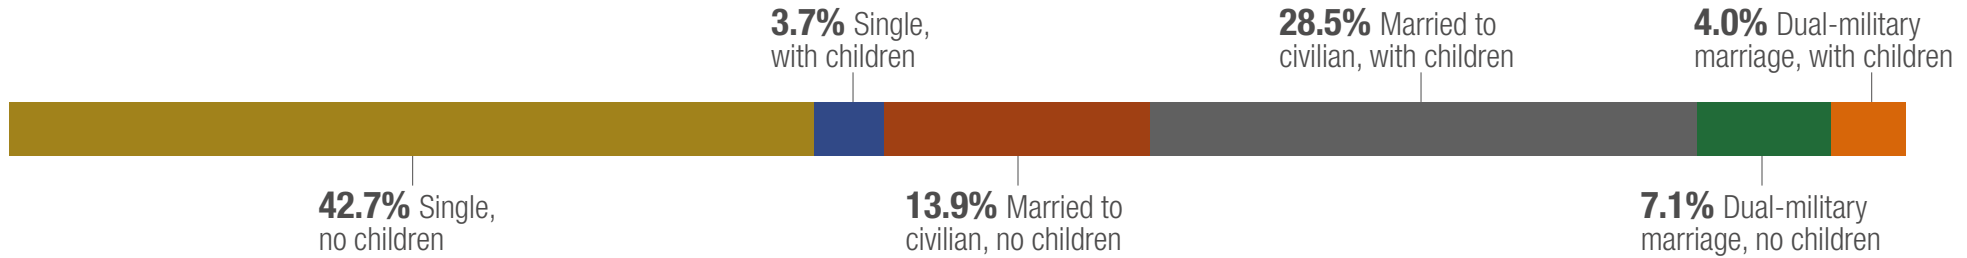

U.S. Department of Defense

2022 DEMOGRAPHICS PROFILE

AIR FORCE/SPACE FORCE FAMILIES

There are 388,815 Air Force/Space Force family members. 38.6% of Air Force/Space Force family members are spouses, 61.0% are children, and 0.4% are adult dependents.

Family Status (n = 328,421)

Air Force/Space Force Spouses (n = 150,002)

53.6% of Air Force/Space Force members are married

13.7% of spouses are men

86.3% of spouses are women

32.3 Average age of spouses

50.0% Civilian spouse employment

Air Force/Space Force Children (n = 237,347)

36.3% Air Force/Space Force members with children