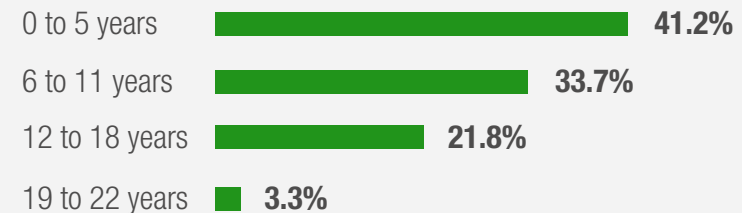

Children in each age group

Air Force/Space Force Adult Dependents (n = 1,466)

65.6% Over the age of 50

74.9% of adult dependents are women

33.5% of adult dependents are associated with Air Force/Space Force members in the 04-06 paygrades