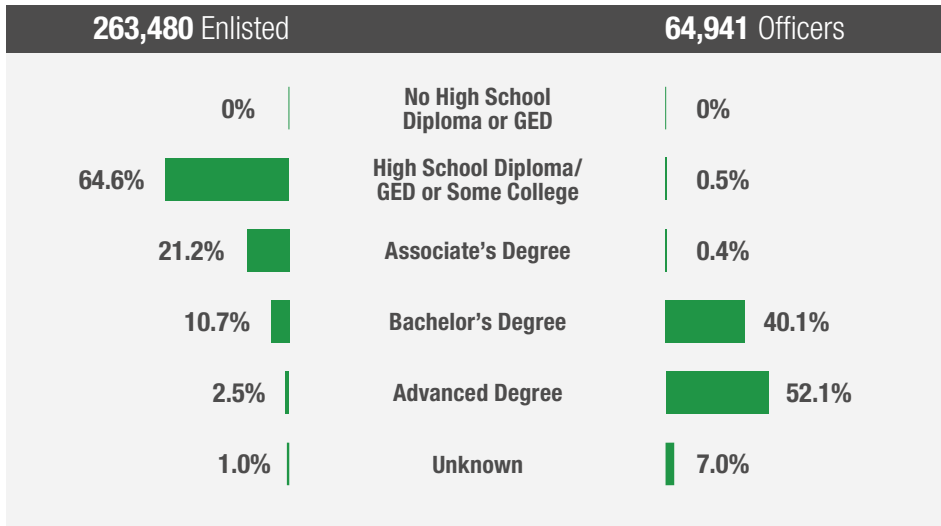

U.S. Department of Defense

2022 DEMOGRAPHICS PROFILE

AIR FORCE/SPACE FORCE ACTIVE-DUTY MEMBERS

Over 328,000 Air Force/Space Force members comprise 25.2 percent of the active-duty force.

Enlisted and Officer

80.2%

Enlisted

28.1 Average age of Enlisted

19.8%

Officers

34.1 Average age of Officers

Education

Gender

78.6%

Male Air Force/Space Force members

21.4%

Female Air Force/Space Force members

Race and Ethnicity

30.2%

of Air Force/Space Force members identify with Racial Minority groups*

16.7%

of Air Force/Space Force members are Hispanic or Latino

*Racial minority includes Black or African American, Asian, American Indian or Alaska Native, Native Hawaiian or Other Pacific Islander, Multi-racial, and Unknown