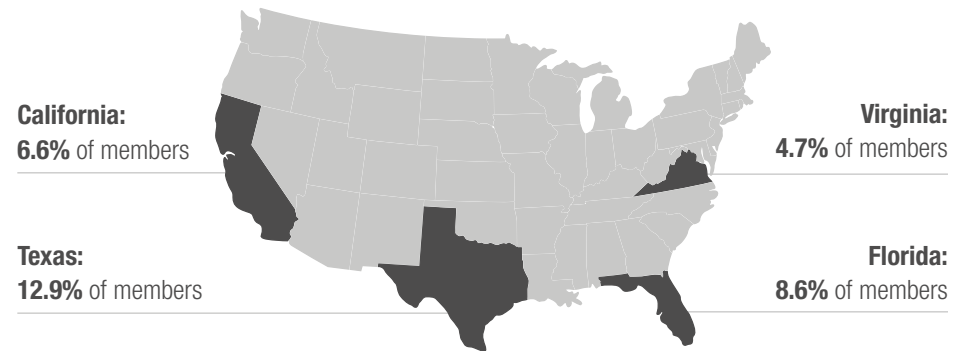

80.2%

Enlisted

28.1 Average age of Enlisted

19.8%

Officers

34.1 Average age of Officers

Education

Gender

78.6%

Male Air Force/Space Force members

21.4%

Female Air Force/Space Force members

Race and Ethnicity

30.2%

of Air Force/Space Force members identify with Racial Minority groups*

16.7%

of Air Force/Space Force members are Hispanic or Latino

*Racial minority includes Black or African American, Asian, American Indian or Alaska Native, Native Hawaiian or Other Pacific Islander, Multi-racial, and Unknown

Geographic Location

83.9% of Air Force/Space Force members are located in the United States and U.S. Territories. The map depicts the four U.S. states with the largest percentage of Air Force/Space Force members.