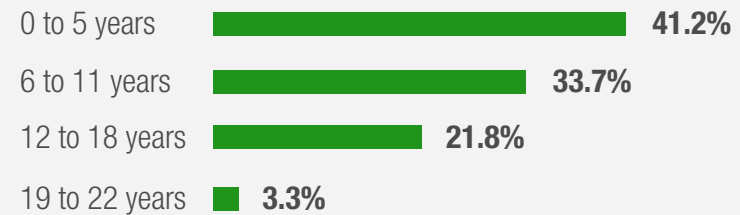

Children in each age group

Air Force/Space Force Adult Dependents (n = 1,466)

65.6% Over the age of 50

74.9% of adult dependents are women

33.5% of adult dependents are associated with Air Force/Space Force members in the 04-06 paygrades