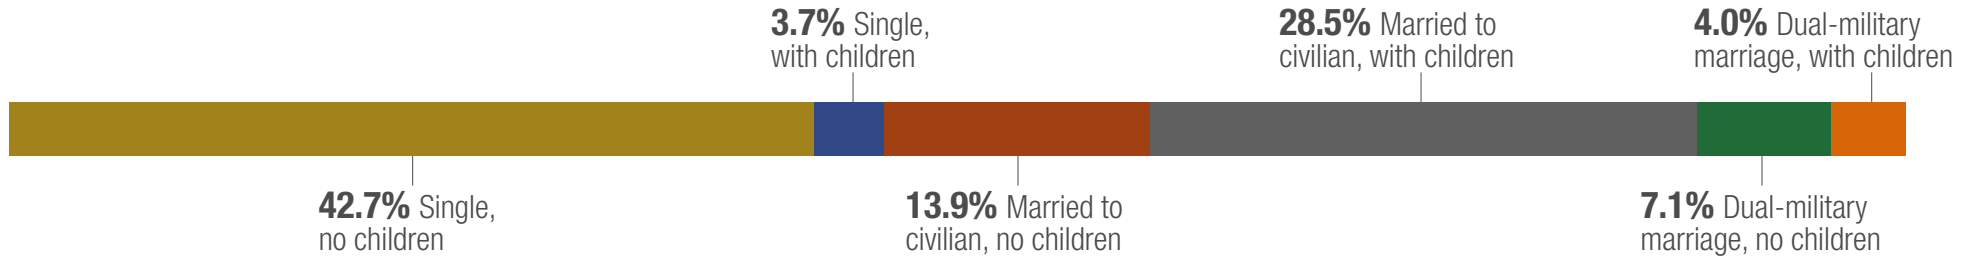

U.S. Department of Defense

2022 DEMOGRAPHICS PROFILE

AIR FORCE/SPACE FORCE FAMILIES

There are 388,815 Air Force/Space Force family members. 38.6% of Air Force/Space Force family members are spouses, 61.0% are children, and 0.4% are adult dependents.

Family Status (n = 328,421)

Air Force/Space Force Spouses (n = 150,002)

53.6% of Air Force/Space Force members are married

13.7% of spouses are men

86.3% of spouses are women

32.3 Average age of spouses

50.0% Civilian spouse employment

Air Force/Space Force Children (n = 237,347)

36.3% Air Force/Space Force members with children