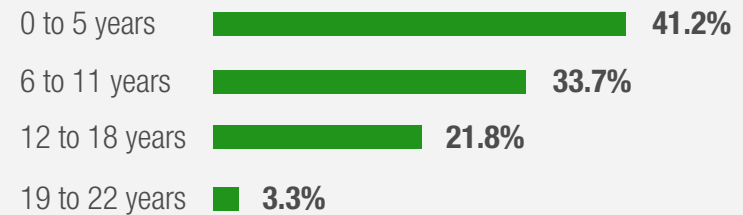

Children in each age group

Air Force/Space Force Adult Dependents (n = 1,466)

65.6% Over the age of 50

74.9% of adult dependents are women

33.5% of adult dependents are associated with Air Force/Space Force members in the 04-06 paygrades