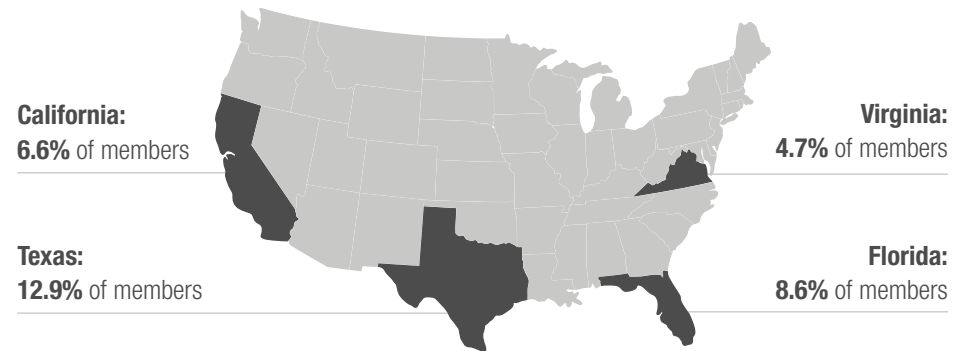

## Gender

**78.6%**

Male Air Force/Space Force members

**21.4%**

Female Air Force/Space Force members

## Race and Ethnicity

**30.2%**

of Air Force/Space Force members identify with Racial Minority groups\*

**16.7%**

of Air Force/Space Force members are Hispanic or Latino

\*Racial minority includes Black or African American, Asian, American Indian or Alaska Native, Native Hawaiian or Other Pacific Islander, Multi-racial, and Unknown

## Geographic Location

83.9% of Air Force/Space Force members are located in the United States and U.S. Territories. The map depicts the four U.S. states with the largest percentage of Air Force/Space Force members.

**Note:** The majority of Space Force members (46.1%) are located in Colorado.