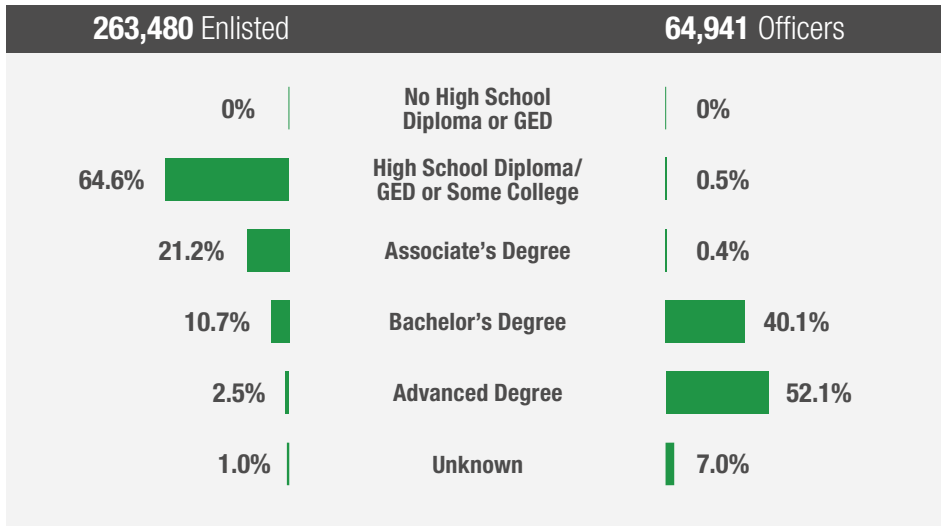

U.S. Department of Defense

2022 DEMOGRAPHICS PROFILE

AIR FORCE/SPACE FORCE ACTIVE-DUTY MEMBERS

Over 328,000 Air Force/Space Force members comprise 25.2 percent of the active-duty force.

Enlisted and Officer

80.2%

Enlisted

28.1 Average age of Enlisted

19.8%

Officers

34.1 Average age of Officers

Education

Gender

78.6%

Male Air Force/Space Force members

21.4%

Female Air Force/Space Force members

Race and Ethnicity

30.2%

of Air Force/Space Force members identify with Racial Minority groups*

16.7%

of Air Force/Space Force members are Hispanic or Latino

*Racial minority includes Black or African American, Asian, American Indian or Alaska Native, Native Hawaiian or Other Pacific Islander, Multi-racial, and Unknown