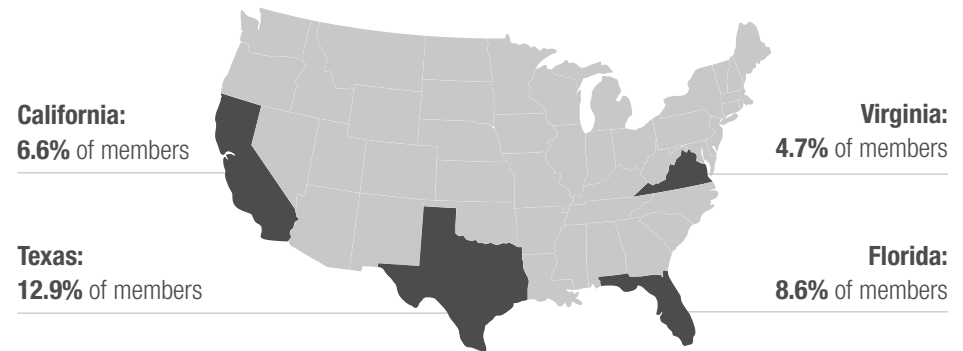

80.2%

Enlisted

28.1 Average age of Enlisted

19.8%

Officers

34.1 Average age of Officers

Education

Gender

78.6%

Male Air Force/Space Force members

21.4%

Female Air Force/Space Force members

Race and Ethnicity

30.2%

of Air Force/Space Force members identify with Racial Minority groups*

16.7%

of Air Force/Space Force members are Hispanic or Latino

*Racial minority includes Black or African American, Asian, American Indian or Alaska Native, Native Hawaiian or Other Pacific Islander, Multi-racial, and Unknown

Geographic Location

83.9% of Air Force/Space Force members are located in the United States and U.S. Territories. The map depicts the four U.S. states with the largest percentage of Air Force/Space Force members.