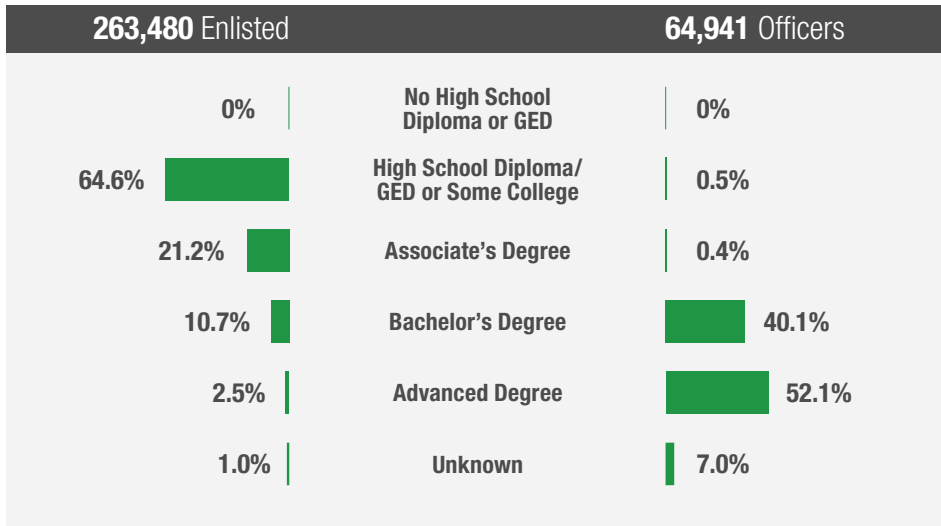

# AIR FORCE/SPACE FORCE ACTIVE-DUTY MEMBERS

Over 328,000 Air Force/Space Force members comprise 25.2 percent of the active-duty force.

## Enlisted and Officer

**80.2%**

Enlisted

**28.1** Average age of Enlisted

**19.8%**

Officers

**34.1** Average age of Officers

## Education