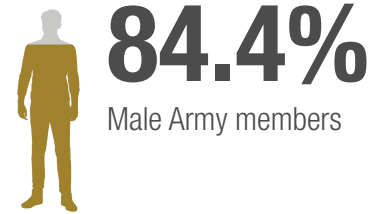

U.S. Department of Defense

2022 DEMOGRAPHICS PROFILE

ARMY ACTIVE-DUTY MEMBERS

More than 460,000 Army members comprise 35.4 percent of the active-duty force.

Enlisted and Officer

27.5 Average age of Enlisted

34.5 Average age of Officers

Education

Gender

Race and Ethnicity

*Racial minority includes Black or African American, Asian, American Indian or Alaska Native, Native Hawaiian or Other Pacific Islander, Multi-racial, and Unknown