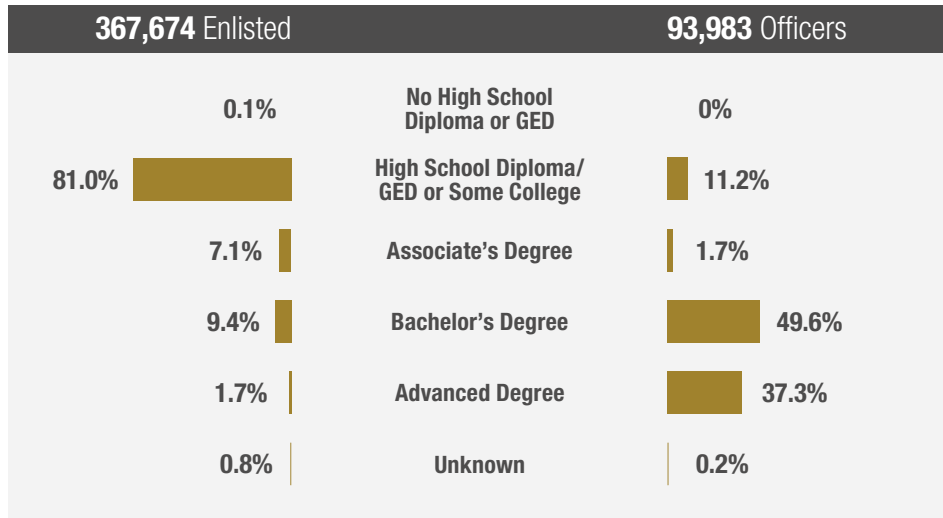

U.S. Department of Defense

2022 DEMOGRAPHICS PROFILE

ARMY ACTIVE-DUTY MEMBERS

More than 460,000 Army members comprise 35.4 percent of the active-duty force.

Enlisted and Officer

27.5 Average age of Enlisted

34.5 Average age of Officers

Education

Gender

Race and Ethnicity

*Racial minority includes Black or African American, Asian, American Indian or Alaska Native, Native Hawaiian or Other Pacific Islander, Multi-racial, and Unknown