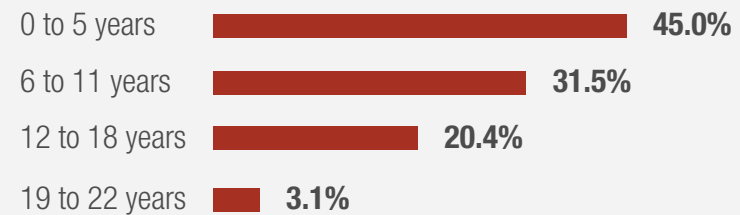

U.S. Department of Defense

2022 DEMOGRAPHICS PROFILE

MARINE CORPS FAMILIES

There are 143,449 Marine Corps family members. 42.3% of Marine Corps family members are spouses, 57.5% are children, and 0.2% are adult dependents.

Family Status (n = 174,577)

Marine Corps Spouses (n = 60,719)

Marine Corps Children (n = 82,460)

Children in each age group

Marine Corps Adult Dependents (n = 270)