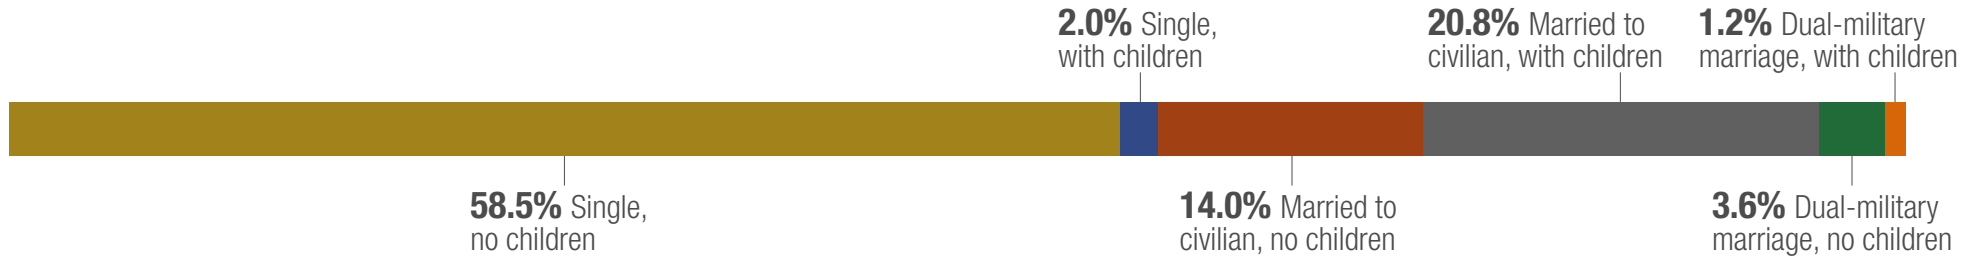

U.S. Department of Defense

2022 DEMOGRAPHICS PROFILE

MARINE CORPS FAMILIES

There are 143,449 Marine Corps family members. 42.3% of Marine Corps family members are spouses, 57.5% are children, and 0.2% are adult dependents.

Family Status (n = 174,577)