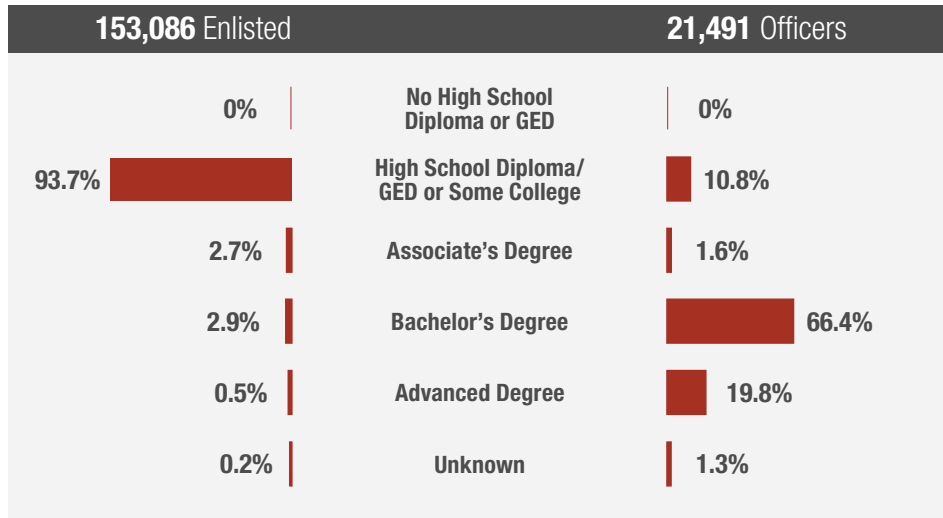

U.S. Department of Defense

2022 DEMOGRAPHICS PROFILE

MARINE CORPS ACTIVE-DUTY MEMBERS

More than 174,000 Marine Corps members comprise 13.4 percent of the active-duty force.

Enlisted and Officer

87.7%

Enlisted

12.3%

Officers

24.2 Average age of Enlisted

33.2 Average age of Officers

Education

Gender

90.6%

Male Marine Corps members

9.4%

Female Marine Corps members

Race and Ethnicity

19.7%

of Marine Corps members identify with Racial Minority groups*

25.9%

of Marine Corps members are Hispanic or Latino

*Racial minority includes Black or African American, Asian, American Indian or Alaska Native, Native Hawaiian or Other Pacific Islander, Multi-racial, and Unknown