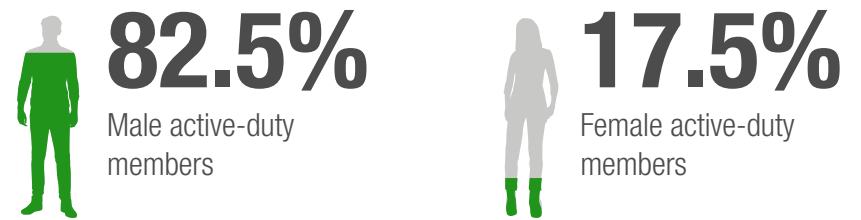

U.S. Department of Defense

2022 DEMOGRAPHICS PROFILE

ACTIVE-DUTY MEMBERS

More than 1.3 million active-duty members serve in the Army, Navy, Marine Corps, Air Force, and Space Force.

Service Branch

Gender

Enlisted and Officer

Race and Ethnicity

*Racial minority includes Black or African American, Asian, American Indian or Alaska Native, Native Hawaiian or Other Pacific Islander, Multi-racial, and Unknown

Education

1,067,756 Enlisted		236,964 Officers	
0.1%	No High School Diploma or GED	0%	
79.2%	High School Diploma/ GED or Some College	5.6%	
10.1%	Associate's Degree	1.2%	
8.5%	Bachelor's Degree	45.0%	
1.6%	Advanced Degree	39.0%	
0.6%	Unknown	9.3%	