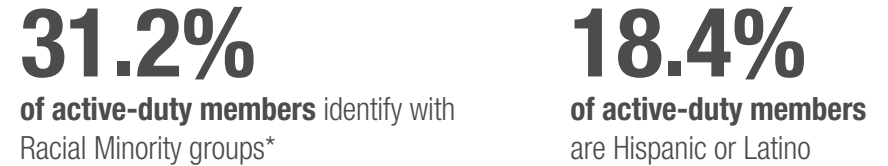

U.S. Department of Defense

2022 DEMOGRAPHICS PROFILE

ACTIVE-DUTY MEMBERS

More than 1.3 million active-duty members serve in the Army, Navy, Marine Corps, Air Force, and Space Force.

Service Branch

Gender

Enlisted and Officer

Race and Ethnicity

*Racial minority includes Black or African American, Asian, American Indian or Alaska Native, Native Hawaiian or Other Pacific Islander, Multi-racial, and Unknown

Education

1,067,756 Enlisted		236,964 Officers	
0.1%	No High School Diploma or GED	0%	
79.2%	High School Diploma/ GED or Some College	5.6%	
10.1%	Associate's Degree	1.2%	
8.5%	Bachelor's Degree	45.0%	
1.6%	Advanced Degree	39.0%	
0.6%	Unknown	9.3%	