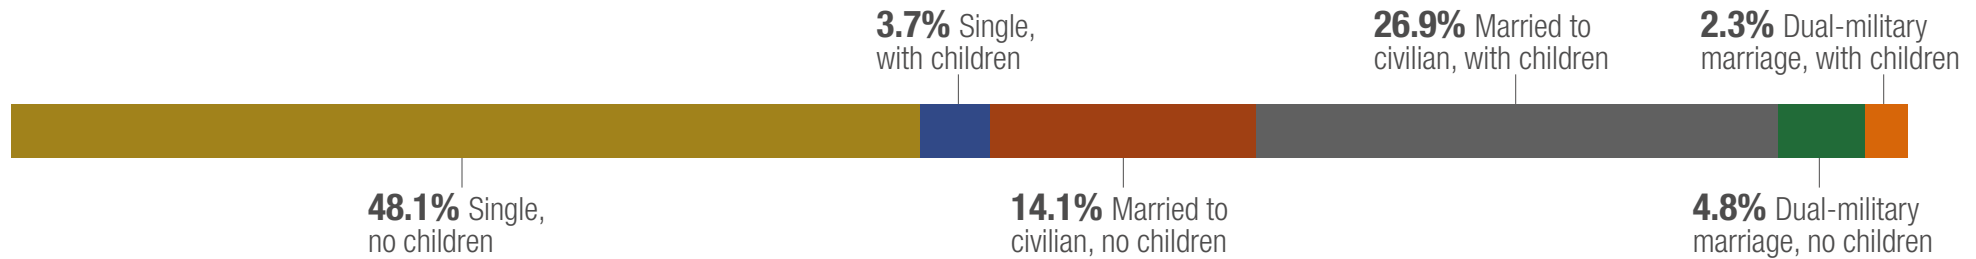

U.S. Department of Defense

2022 DEMOGRAPHICS PROFILE NAVY FAMILIES

There are 362,239 Navy family members.
38.7% of Navy family members are spouses,
61.1% are children, and 0.3% are adult dependents.

Family Status (n = 340,065)

Navy Spouses (n = 140,024)

48.1% of Navy members are married

10.5% of spouses are men

89.5% of spouses are women

33.3 Average age of spouses

54% Civilian spouse employment

Navy Children (n = 221,173)

32.9% Navy members with children