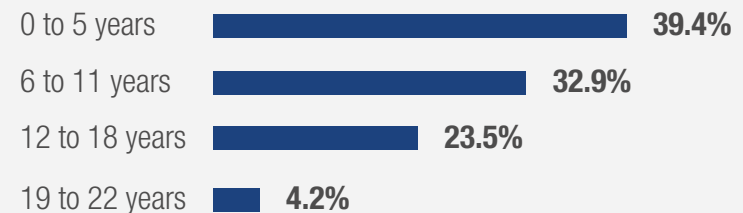

Children in each age group

Navy Adult Dependents (n = 1,042)

41.7% Over the age of 50

64.0% of adult dependents are women

41.7% of adult dependents are associated with Navy members in the O4-O6 paygrades