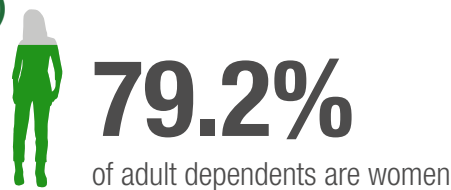

U.S. Department of Defense

2022 DEMOGRAPHICS PROFILE

SELECTED RESERVE FAMILIES

There are 985,581 selected reserve family members. 35.0% of selected reserve family members are spouses, 64.8% are children, and 0.2% are adult dependents.

Family Status (n = 772,910)

Selected Reserve Spouses (n = 344,716)

Selected Reserve Children (n = 639,052)

Children in each age group

Selected Reserve Adult Dependents (n = 1,281)

31.5% of adult dependents are associated with selected reserve members in the E5-E6 paygrades