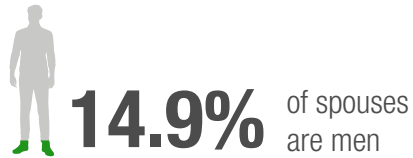

Selected Reserve Spouses (n = 344,716)