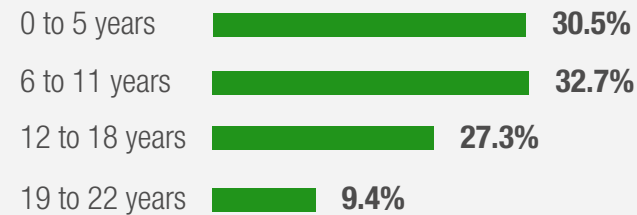

U.S. Department of Defense

2022 DEMOGRAPHICS PROFILE

SELECTED RESERVE FAMILIES

There are 985,581 selected reserve family members. 35.0% of selected reserve family members are spouses, 64.8% are children, and 0.2% are adult dependents.

Family Status (n = 772,910)

Selected Reserve Spouses (n = 344,716)

Selected Reserve Children (n = 639,052)

Children in each age group

Selected Reserve Adult Dependents (n = 1,281)

31.5% of adult dependents are associated with selected reserve members in the E5-E6 paygrades