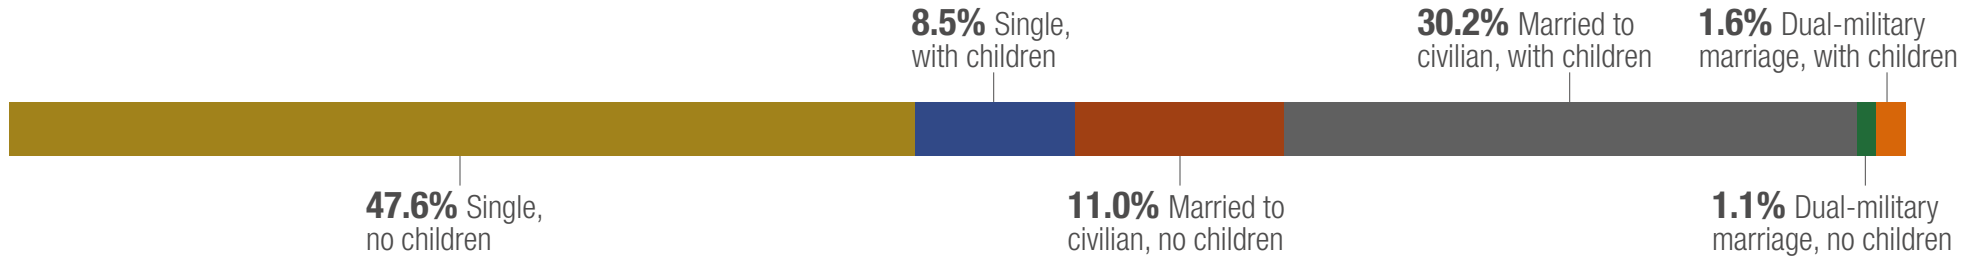

U.S. Department of Defense

2022 DEMOGRAPHICS PROFILE

SELECTED RESERVE FAMILIES

There are 985,581 selected reserve family members. 35.0% of selected reserve family members are spouses, 64.8% are children, and 0.2% are adult dependents.

Family Status (n = 772,910)