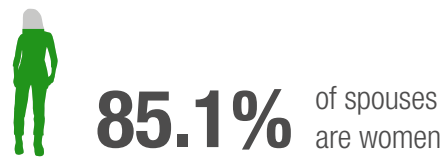

U.S. Department of Defense

2022 DEMOGRAPHICS PROFILE

SELECTED RESERVE FAMILIES

There are 985,581 selected reserve family members. 35.0% of selected reserve family members are spouses, 64.8% are children, and 0.2% are adult dependents.

Family Status (n = 772,910)

Selected Reserve Spouses (n = 344,716)

Selected Reserve Children (n = 639,052)

Children in each age group

Selected Reserve Adult Dependents (n = 1,281)

31.5% of adult dependents are associated with selected reserve members in the E5-E6 paygrades