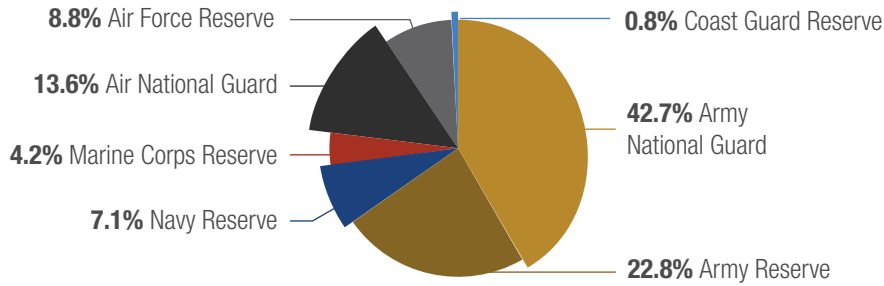

U.S. Department of Defense

2022 DEMOGRAPHICS PROFILE

SELECTED RESERVE MEMBERS

More than 770,000 selected reserve members serve in the Army National Guard, Army Reserve, Navy Reserve, Marine Corps Reserve, Air National Guard, Air Force Reserve, and Coast Guard Reserve.

Reserve Component

Enlisted and Officer

82.4%

Enlisted

17.6%

Officers

30.4 Average age of Enlisted

39.2 Average age of Officers