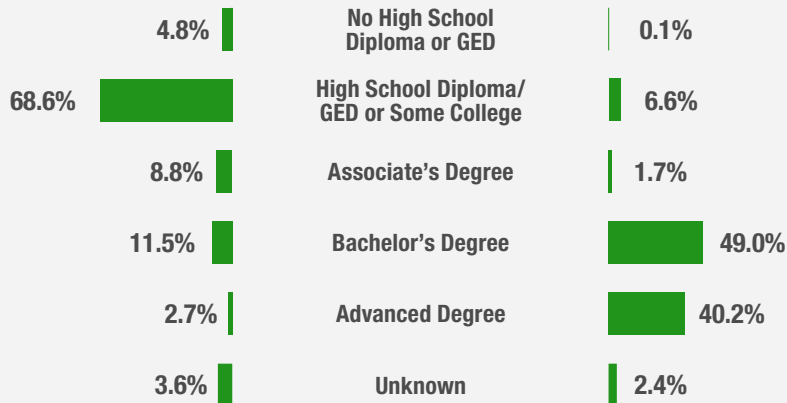

Reserve Component

Enlisted and Officer

82.4%

Enlisted

17.6%

Officers

30.4 Average age of Enlisted

39.2 Average age of Officers

Education

636,572 Enlisted

136,338 Officers

Gender

78.4%

Male Selected Reserve members

21.6%

Female Selected Reserve members