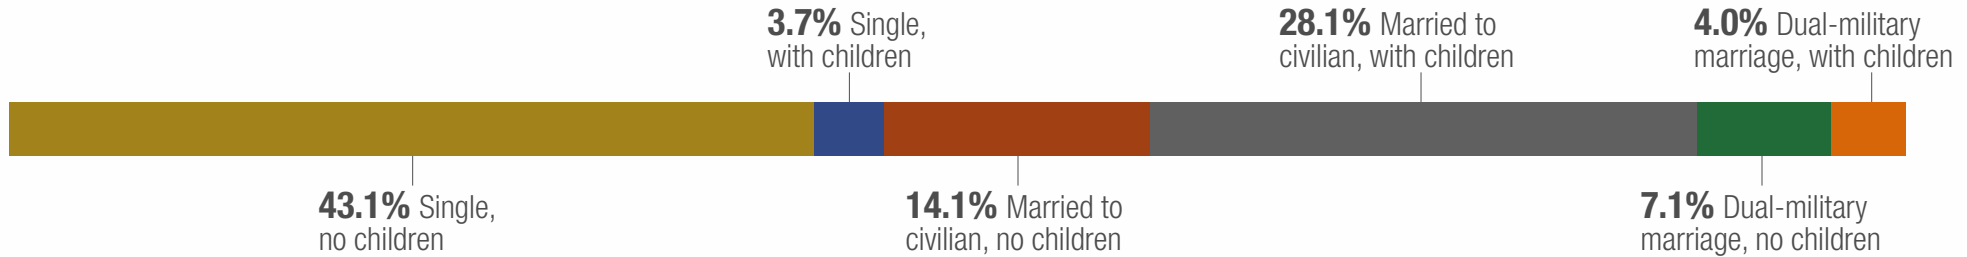

U.S. Department of Defense

2023 DEMOGRAPHICS PROFILE

AIR FORCE/SPACE FORCE FAMILIES

There are 377,720 Air Force/Space Force family members. 38.9% of Air Force/Space Force family members are spouses, 60.7% are children, and 0.4% are adult dependents.

Family Status (n = 323,527)