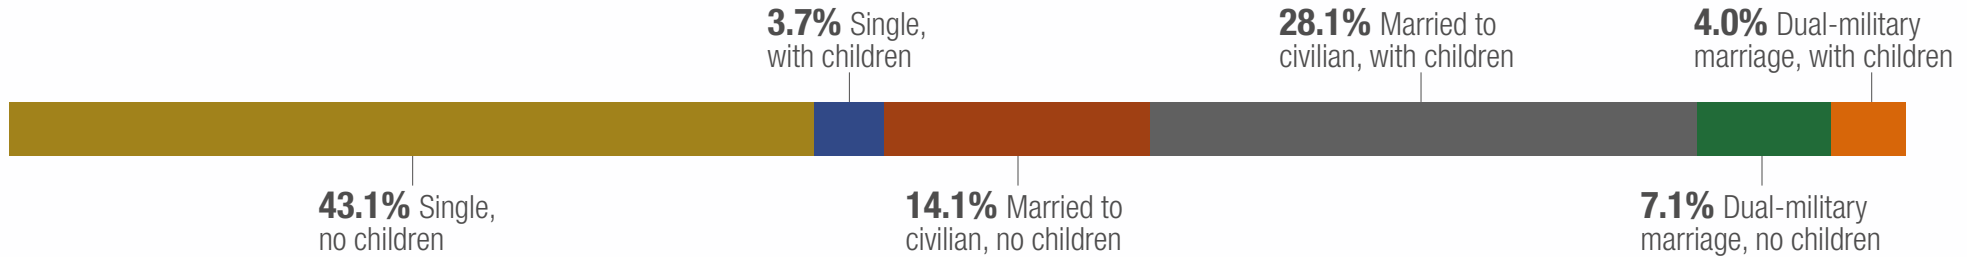

U.S. Department of Defense

2023 DEMOGRAPHICS PROFILE

AIR FORCE/SPACE FORCE FAMILIES

There are 377,720 Air Force/Space Force family members. 38.9% of Air Force/Space Force family members are spouses, 60.7% are children, and 0.4% are adult dependents.

Family Status (n = 323,527)

Air Force/Space Force Spouses (n = 146,978)

53.2% of Air Force/Space Force members are married

13.9% of spouses are men

86.1% of spouses are women

32.4 Average age of spouses

50.0% Civilian spouse employment

Air Force/Space Force Children (n = 229,390)

35.7% Air Force/Space Force members with children