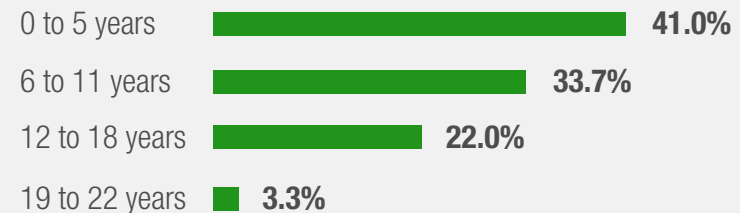

Children in each age group

Air Force/Space Force Adult Dependents (n = 1,352)

66.7% Over the age of 50

74.8% of adult dependents are women

33.2% of adult dependents are associated with Air Force/Space Force members in the 04-06 pay grades