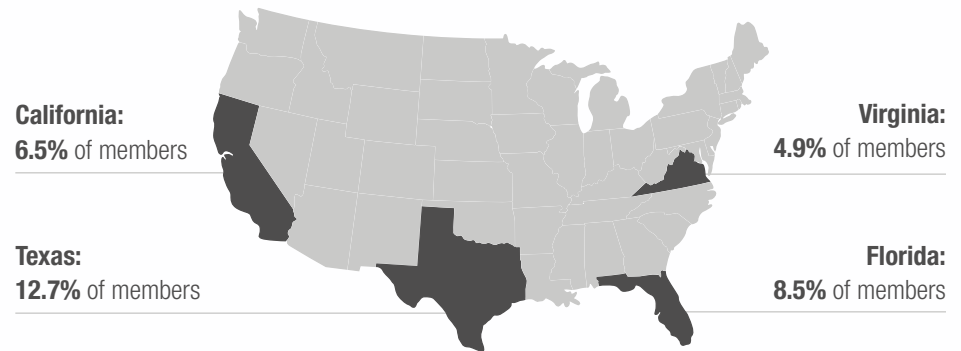

79.9%

Enlisted

20.1%

Officers

28.2 Average age of Enlisted

34.0 Average age of Officers

Education

258,359 Enlisted		65,168 Officers	
0%	No High School Diploma or GED	0%	
65.6%	High School Diploma/ GED or Some College	0.3%	
18.3%	Associate's Degree	0.3%	
11.2%	Bachelor's Degree	42.5%	
2.8%	Advanced Degree	51.6%	
2.1%	Unknown	5.4%	

Gender

78.5%

Male Air Force/Space Force members

21.5%

Female Air Force/Space Force members

Race and Ethnicity

30.8%

of Air Force/Space Force members identify with Racial Minority groups*

17.4%

of Air Force/Space Force members are Hispanic or Latino

*Racial minority includes Black or African American, Asian, American Indian or Alaska Native, Native Hawaiian or Other Pacific Islander, Multi-racial, and Unknown

Geographic Location

83.6% of Air Force/Space Force members are located in the United States and U.S. Territories. The map depicts the four U.S. states with the largest percentage of Air Force/Space Force members.