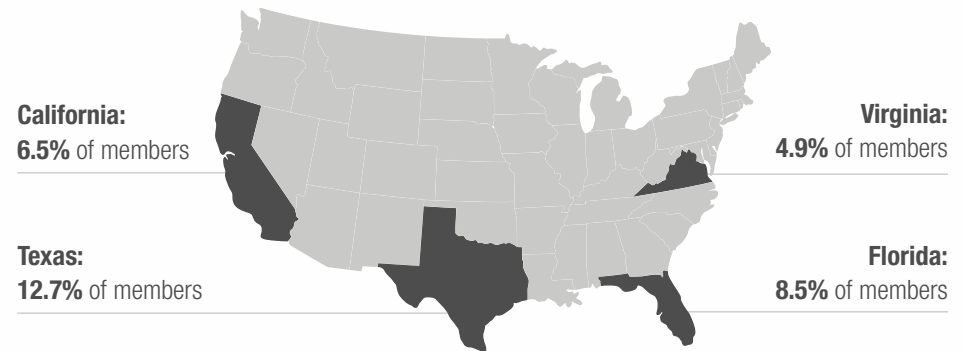

79.9%

Enlisted

28.2 Average age of Enlisted

20.1%

Officers

34.0 Average age of Officers

Education

258,359 Enlisted		65,168 Officers	
0%	No High School Diploma or GED	0%	
65.6%	High School Diploma/ GED or Some College	0.3%	
18.3%	Associate's Degree	0.3%	
11.2%	Bachelor's Degree	42.5%	
2.8%	Advanced Degree	51.6%	
2.1%	Unknown	5.4%	

Gender

78.5%

Male Air Force/Space Force members

21.5%

Female Air Force/Space Force members

Race and Ethnicity

30.8%

of Air Force/Space Force members identify with Racial Minority groups*

17.4%

of Air Force/Space Force members are Hispanic or Latino

*Racial minority includes Black or African American, Asian, American Indian or Alaska Native, Native Hawaiian or Other Pacific Islander, Multi-racial, and Unknown

Geographic Location

83.6% of Air Force/Space Force members are located in the United States and U.S. Territories. The map depicts the four U.S. states with the largest percentage of Air Force/Space Force members.