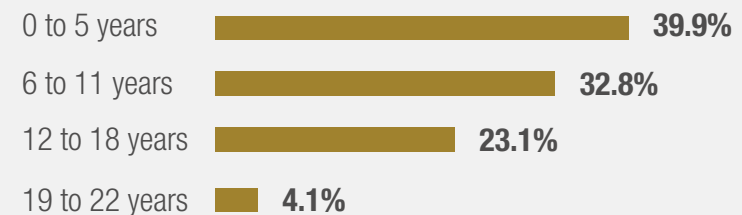

U.S. Department of Defense

2023 DEMOGRAPHICS PROFILE ARMY FAMILIES

There are 593,703 Army family members.
37.2% of Army family members are spouses,
62.2% are children, and 0.6% are adult dependents.

Family Status (n = 449,344)

*Note: The Army did not report dual-military marriages in 2023

Army Spouses (n = 220,753)

Army Children (n = 369,461)

Children in each age group

Army Adult Dependents (n = 3,489)

Source: 2023 Demographics Profile of the Military Community (Department of Defense); <https://download.militaryonesource.mil/12038/MOS/Reports/2023-demographics-report.pdf>