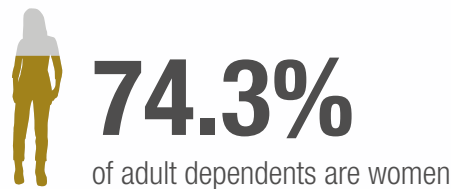

U.S. Department of Defense

2023 DEMOGRAPHICS PROFILE ARMY FAMILIES

There are 593,703 Army family members.
37.2% of Army family members are spouses,
62.2% are children, and 0.6% are adult dependents.

Family Status (n = 449,344)

*Note: The Army did not report dual-military marriages in 2023

Army Spouses (n = 220,753)

Army Children (n = 369,461)

Children in each age group

Army Adult Dependents (n = 3,489)

Source: 2023 Demographics Profile of the Military Community (Department of Defense); <https://download.militaryonesource.mil/12038/MOS/Reports/2023-demographics-report.pdf>