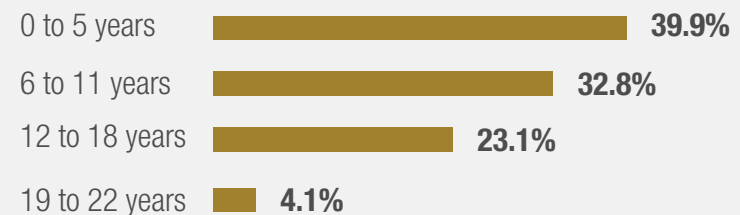

U.S. Department of Defense

2023 DEMOGRAPHICS PROFILE ARMY FAMILIES

There are 593,703 Army family members.
37.2% of Army family members are spouses,
62.2% are children, and 0.6% are adult dependents.

Family Status (n = 449,344)

*Note: The Army did not report dual-military marriages in 2023

Army Spouses (n = 220,753)

Army Children (n = 369,461)

Children in each age group

Army Adult Dependents (n = 3,489)

Source: 2023 Demographics Profile of the Military Community (Department of Defense); <https://download.militaryonesource.mil/12038/MOS/Reports/2023-demographics-report.pdf>