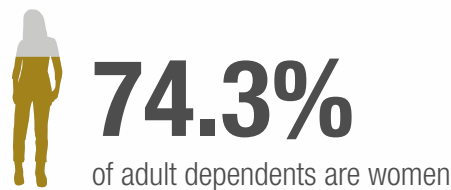

U.S. Department of Defense

2023 DEMOGRAPHICS PROFILE ARMY FAMILIES

There are 593,703 Army family members.
37.2% of Army family members are spouses,
62.2% are children, and 0.6% are adult dependents.

Family Status (n = 449,344)

*Note: The Army did not report dual-military marriages in 2023

Army Spouses (n = 220,753)

Army Children (n = 369,461)

Children in each age group

Army Adult Dependents (n = 3,489)

Source: 2023 Demographics Profile of the Military Community (Department of Defense); <https://download.militaryonesource.mil/12038/MOS/Reports/2023-demographics-report.pdf>