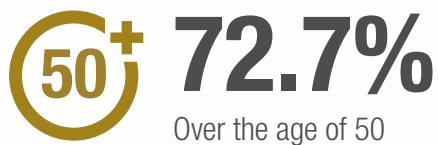

U.S. Department of Defense

2023 DEMOGRAPHICS PROFILE ARMY FAMILIES

There are 593,703 Army family members.
37.2% of Army family members are spouses,
62.2% are children, and 0.6% are adult dependents.

Family Status (n = 449,344)

*Note: The Army did not report dual-military marriages in 2023

Army Spouses (n = 220,753)

Army Children (n = 369,461)

Children in each age group

Army Adult Dependents (n = 3,489)

Source: 2023 Demographics Profile of the Military Community (Department of Defense); <https://download.militaryonesource.mil/12038/MOS/Reports/2023-demographics-report.pdf>