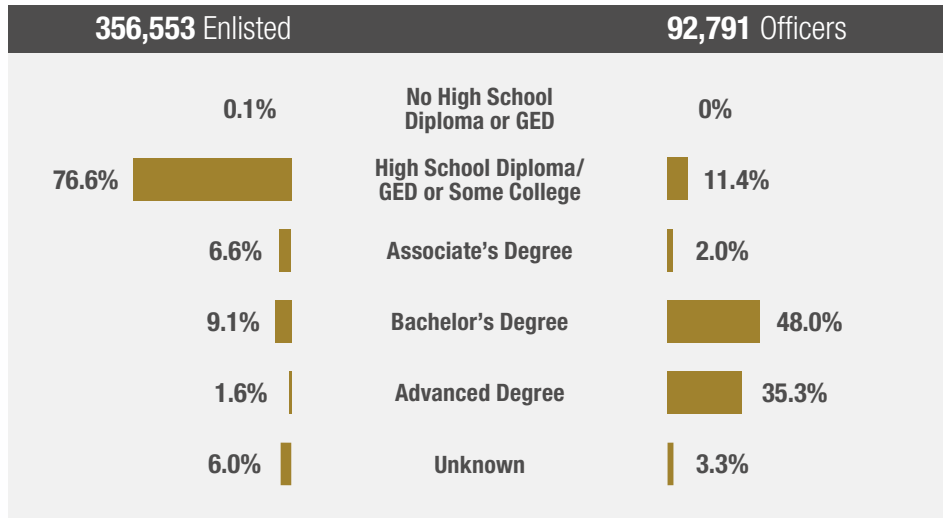

U.S. Department of Defense

2023 DEMOGRAPHICS PROFILE

ARMY ACTIVE-DUTY MEMBERS

More than 449,000 Army members comprise 35.3 percent of the active-duty force.

Enlisted and Officer

79.3%

Enlisted

27.7 Average age of Enlisted

20.7%

Officers

34.6 Average age of Officers

Education

Gender

84.3%

Male Army members

15.7%

Female Army members

Race and Ethnicity

33.4%

of Army members identify with Racial Minority groups*

18.8%

of Army members are Hispanic or Latino

*Racial minority includes Black or African American, Asian, American Indian or Alaska Native, Native Hawaiian or Other Pacific Islander, Multi-racial, and Unknown