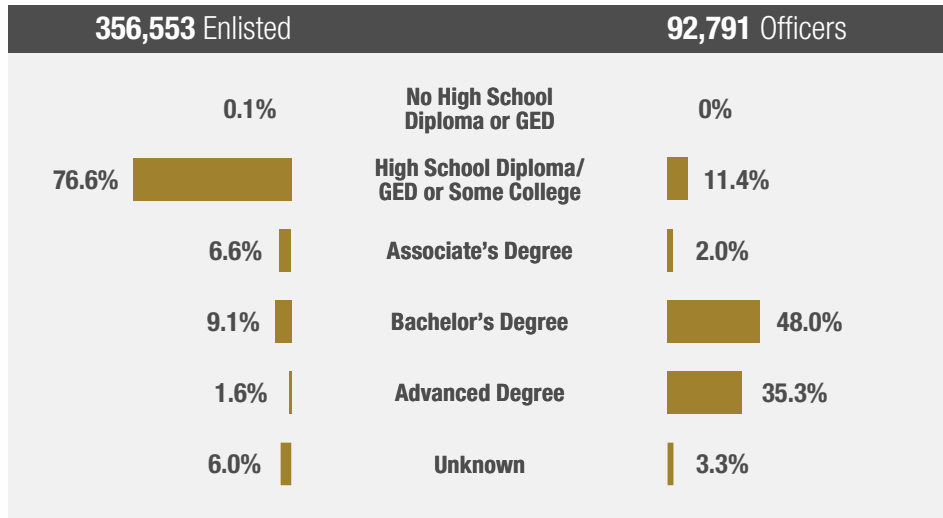

U.S. Department of Defense

2023 DEMOGRAPHICS PROFILE

ARMY ACTIVE-DUTY MEMBERS

More than 449,000 Army members comprise 35.3 percent of the active-duty force.

Enlisted and Officer

79.3%

Enlisted

27.7 Average age of Enlisted

20.7%

Officers

34.6 Average age of Officers

Education

Gender

84.3%

Male Army members

15.7%

Female Army members

Race and Ethnicity

33.4%

of Army members identify with Racial Minority groups*

18.8%

of Army members are Hispanic or Latino

*Racial minority includes Black or African American, Asian, American Indian or Alaska Native, Native Hawaiian or Other Pacific Islander, Multi-racial, and Unknown