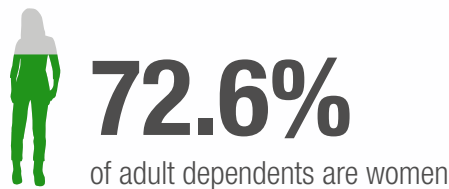

U.S. Department of Defense

2023 DEMOGRAPHICS PROFILE

ACTIVE-DUTY FAMILIES

There are 1,455,869 active-duty family members. 38.5% of active-duty family members are spouses, 61.1% are children, and 0.4% are adult dependents.

Family Status (n = 1,273,382)

*Note: The Army did not report dual-military marriages in 2023

Active-Duty Spouses (n = 561,008)

Active-Duty Children (n = 888,892)

Children in each age group

Active-Duty Adult Dependents (n = 5,969)