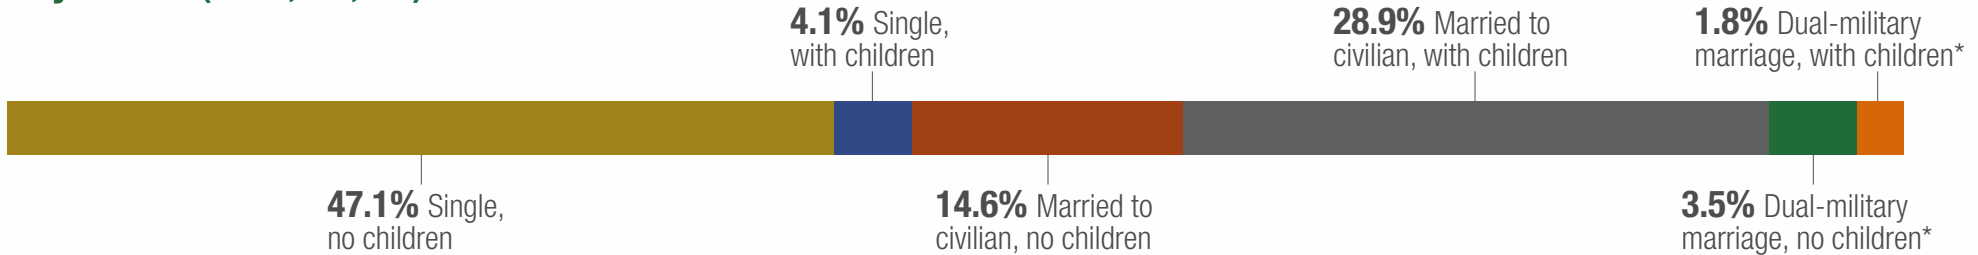

U.S. Department of Defense

2023 DEMOGRAPHICS PROFILE

ACTIVE-DUTY FAMILIES

There are 1,455,869 active-duty family members. 38.5% of active-duty family members are spouses, 61.1% are children, and 0.4% are adult dependents.

Family Status (n = 1,273,382)

*Note: The Army did not report dual-military marriages in 2023

Active-Duty Spouses (n = 561,008)

Active-Duty Children (n = 888,892)

Children in each age group

Active-Duty Adult Dependents (n = 5,969)