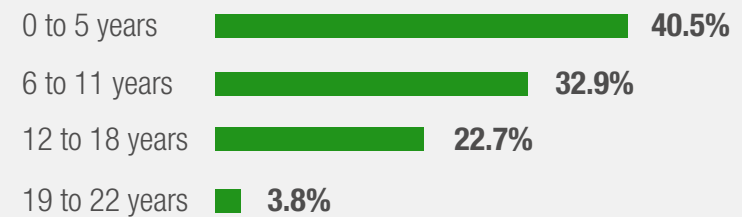

U.S. Department of Defense

2023 DEMOGRAPHICS PROFILE

ACTIVE-DUTY FAMILIES

There are 1,455,869 active-duty family members.
38.5% of active-duty family members are spouses,
61.1% are children, and 0.4% are adult dependents.

Family Status (n = 1,273,382)

*Note: The Army did not report dual-military marriages in 2023

Active-Duty Spouses (n = 561,008)

Active-Duty Children (n = 888,892)

Children in each age group

Active-Duty Adult Dependents (n = 5,969)