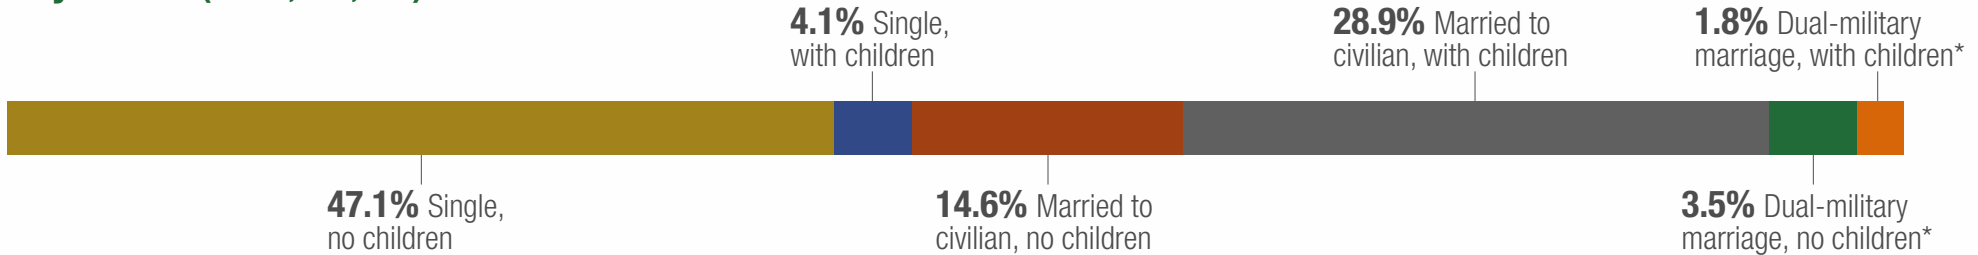

U.S. Department of Defense

2023 DEMOGRAPHICS PROFILE

ACTIVE-DUTY FAMILIES

There are 1,455,869 active-duty family members.
38.5% of active-duty family members are spouses,
61.1% are children, and 0.4% are adult dependents.

Family Status (n = 1,273,382)

*Note: The Army did not report dual-military marriages in 2023

Active-Duty Spouses (n = 561,008)

Active-Duty Children (n = 888,892)

Children in each age group

Active-Duty Adult Dependents (n = 5,969)