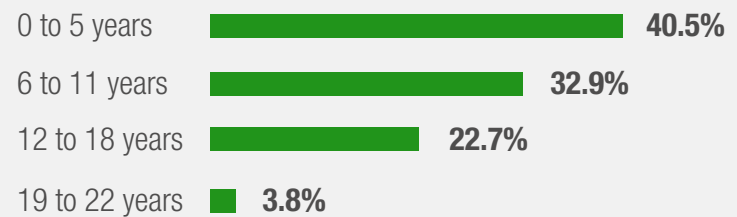

U.S. Department of Defense

2023 DEMOGRAPHICS PROFILE

ACTIVE-DUTY FAMILIES

There are 1,455,869 active-duty family members. 38.5% of active-duty family members are spouses, 61.1% are children, and 0.4% are adult dependents.

Family Status (n = 1,273,382)

*Note: The Army did not report dual-military marriages in 2023

Active-Duty Spouses (n = 561,008)

Active-Duty Children (n = 888,892)

Children in each age group

Active-Duty Adult Dependents (n = 5,969)