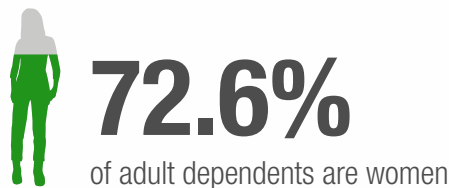

U.S. Department of Defense

2023 DEMOGRAPHICS PROFILE

ACTIVE-DUTY FAMILIES

There are 1,455,869 active-duty family members.
38.5% of active-duty family members are spouses,
61.1% are children, and 0.4% are adult dependents.

Family Status (n = 1,273,382)

*Note: The Army did not report dual-military marriages in 2023

Active-Duty Spouses (n = 561,008)

Active-Duty Children (n = 888,892)

Children in each age group

Active-Duty Adult Dependents (n = 5,969)