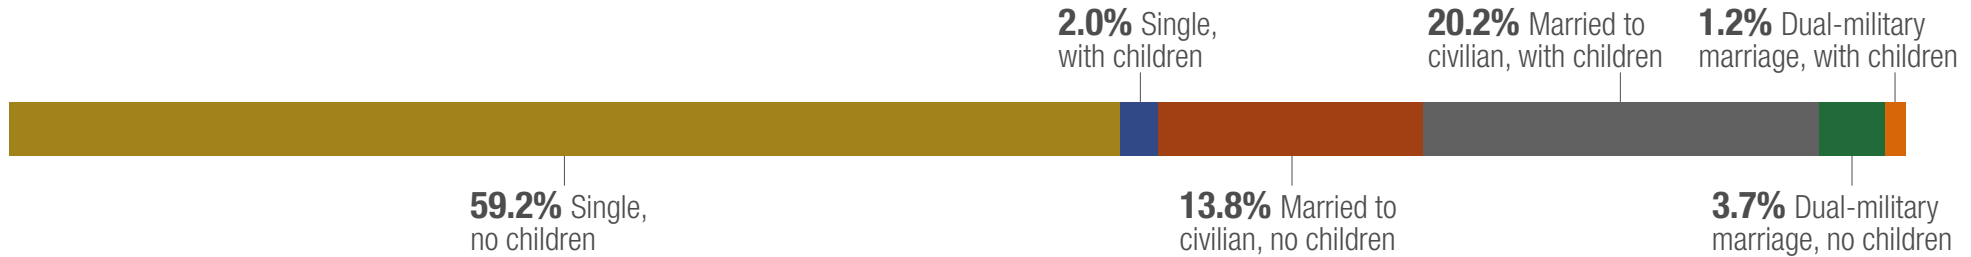

U.S. Department of Defense

2023 DEMOGRAPHICS PROFILE

MARINE CORPS FAMILIES

There are 138,133 Marine Corps family members. 42.6% of Marine Corps family members are spouses, 57.3% are children, and 0.2% are adult dependents.

Family Status (n = 172,577)