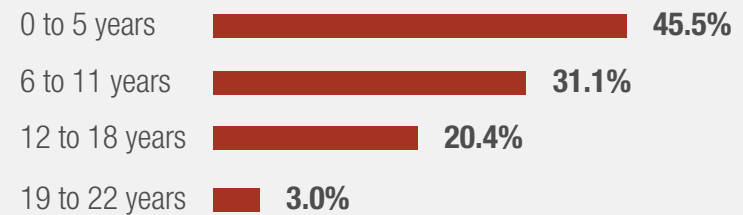

Children in each age group