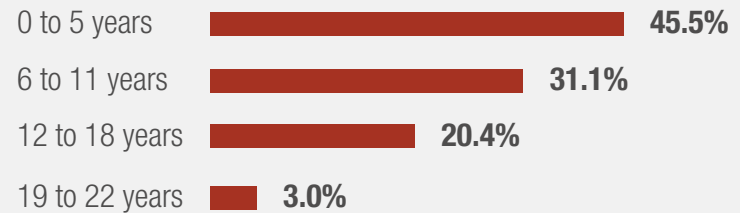

## Family Status (n = 172,577)

## Marine Corps Spouses (n = 58,817)

**38.8%** of Marine Corps members are married

**3.9%** of spouses are men

**96.1%** of spouses are women

**30.0** Average age of spouses

**51%** Civilian spouse employment

### Children in each age group