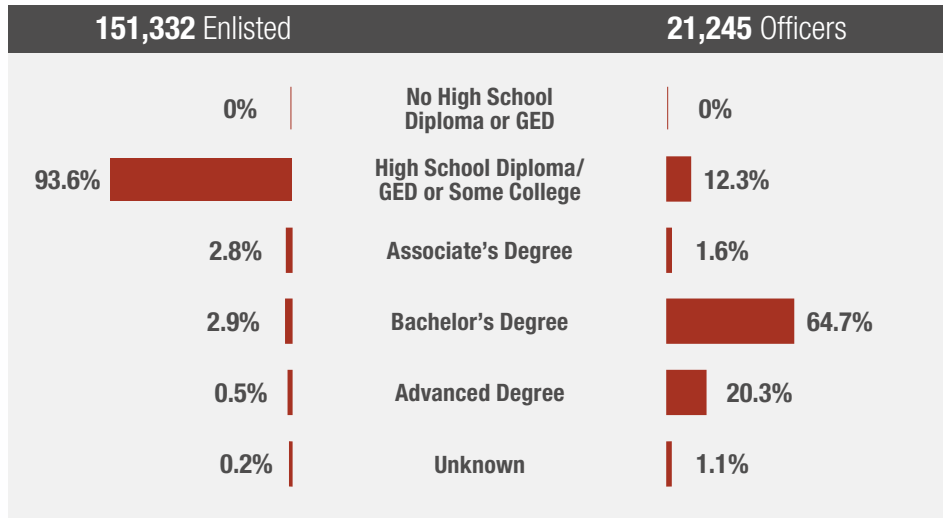

U.S. Department of Defense

2023 DEMOGRAPHICS PROFILE

MARINE CORPS ACTIVE-DUTY MEMBERS

More than 172,000 Marine Corps members comprise 13.6 percent of the active-duty force.

Enlisted and Officer

87.7%

Enlisted

12.3%

Officers

24.1 Average age of Enlisted

33.2 Average age of Officers

Education

Gender

90.3%

Male Marine Corps members

9.7%

Female Marine Corps members

Race and Ethnicity

20.1%

of Marine Corps members identify with Racial Minority groups*

27.7%

of Marine Corps members are Hispanic or Latino

*Racial minority includes Black or African American, Asian, American Indian or Alaska Native, Native Hawaiian or Other Pacific Islander, Multi-racial, and Unknown