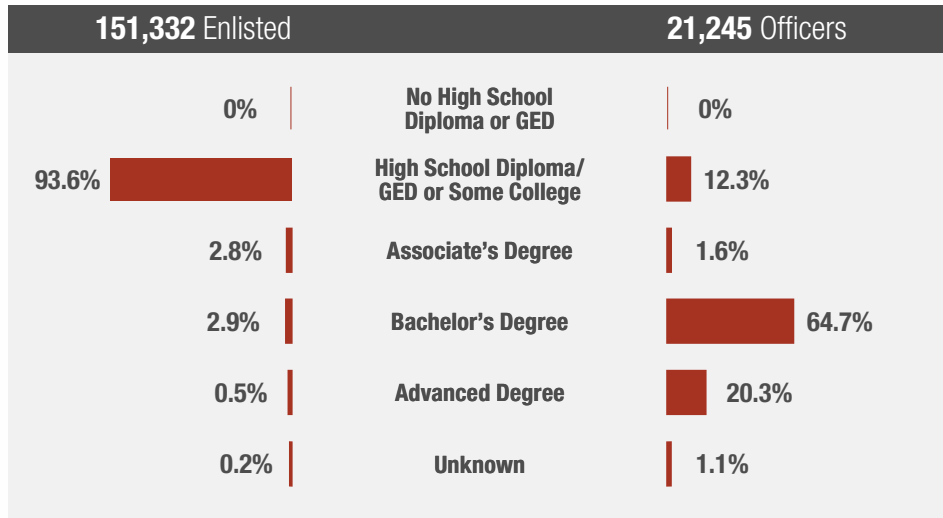

U.S. Department of Defense

2023 DEMOGRAPHICS PROFILE

MARINE CORPS ACTIVE-DUTY MEMBERS

More than 172,000 Marine Corps members comprise 13.6 percent of the active-duty force.

Enlisted and Officer

87.7%

Enlisted

12.3%

Officers

24.1 Average age of Enlisted

33.2 Average age of Officers

Education

Gender

90.3%

Male Marine Corps members

9.7%

Female Marine Corps members

Race and Ethnicity

20.1%

of Marine Corps members identify with Racial Minority groups*

27.7%

of Marine Corps members are Hispanic or Latino

*Racial minority includes Black or African American, Asian, American Indian or Alaska Native, Native Hawaiian or Other Pacific Islander, Multi-racial, and Unknown