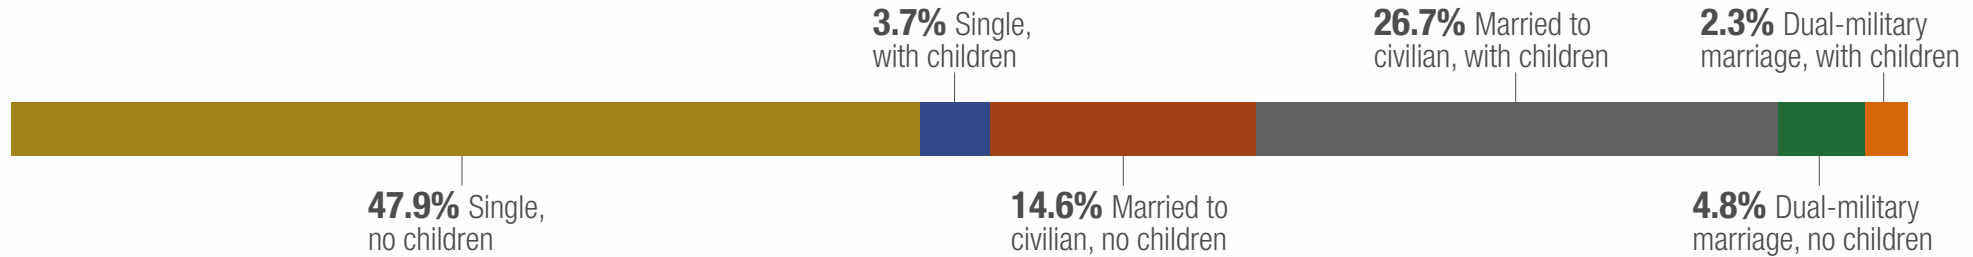

U.S. Department of Defense

2023 DEMOGRAPHICS PROFILE NAVY FAMILIES

There are 346,313 Navy family members.
38.8% of Navy family members are spouses,
60.9% are children, and 0.3% are adult dependents.

Family Status (n = 327,934)