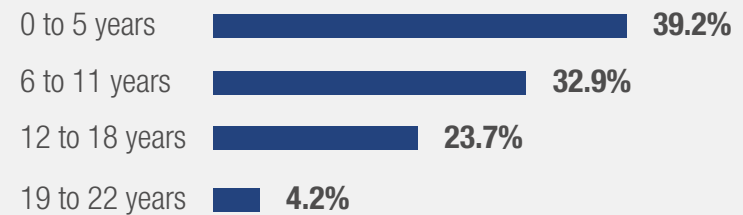

Children in each age group