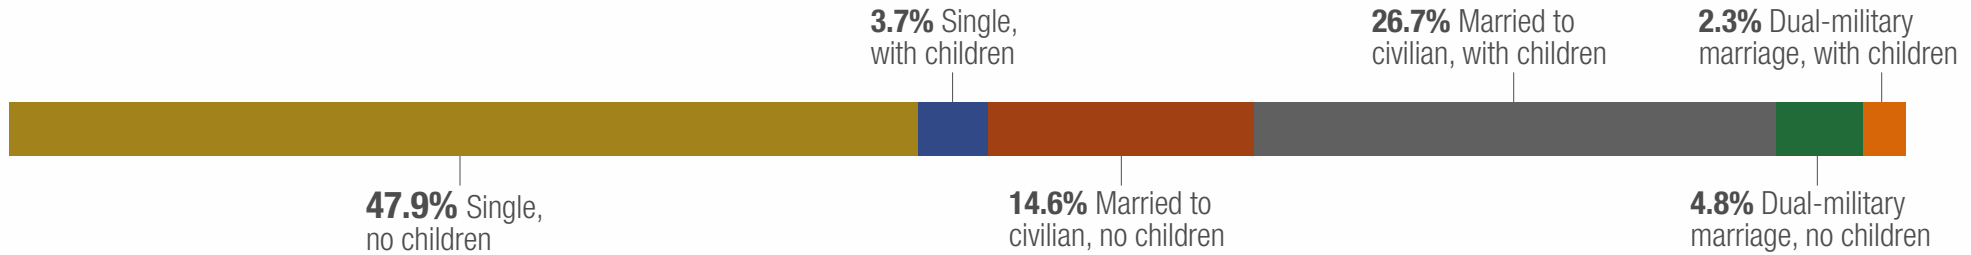

U.S. Department of Defense

2023 DEMOGRAPHICS PROFILE NAVY FAMILIES

There are 346,313 Navy family members.
38.8% of Navy family members are spouses,
60.9% are children, and 0.3% are adult dependents.

Family Status (n = 327,934)